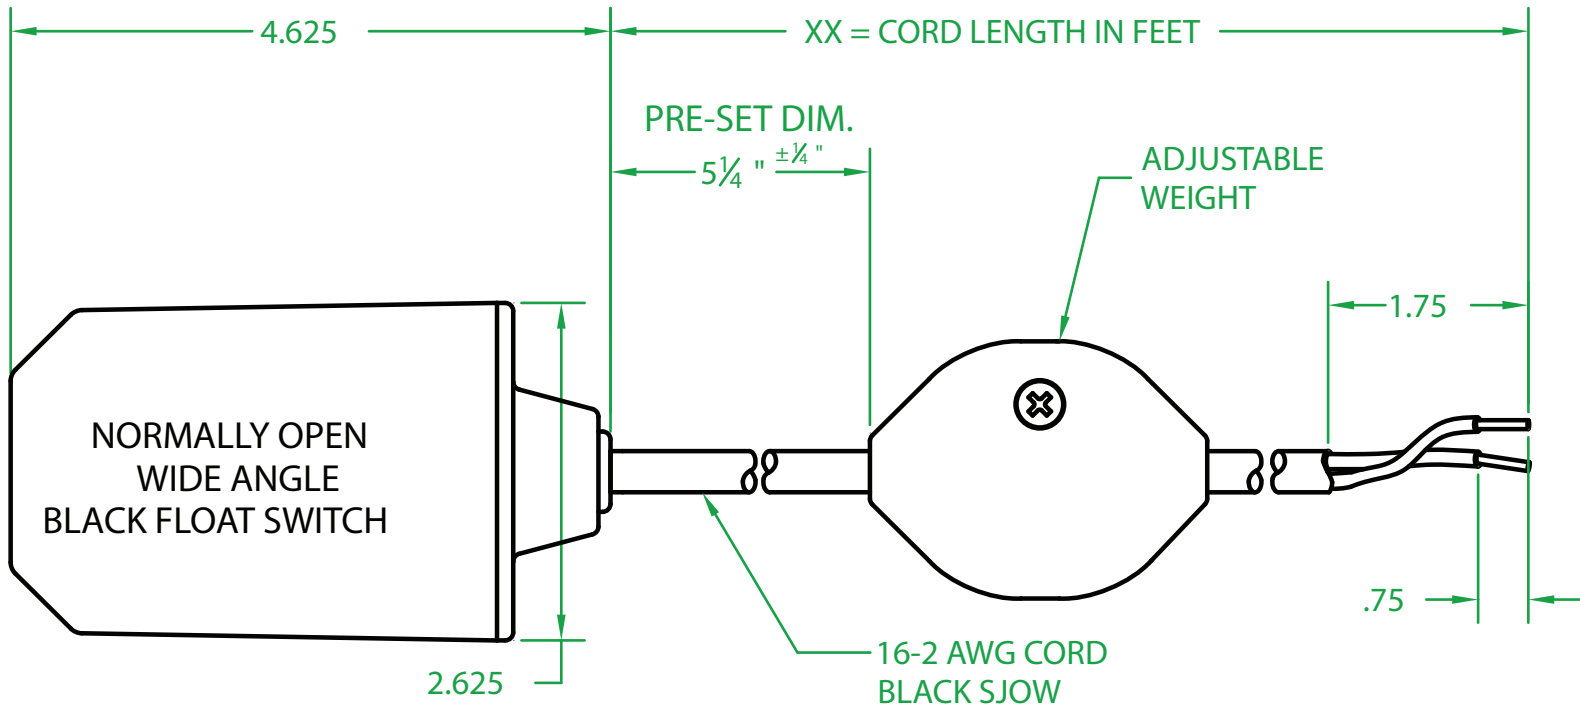

OPERATING ANGLE 90°: CONTACTS CLOSE @ 45° ABOVE HORIZONTAL.
CONTACTS OPEN @ 45° BELOW HORIZONTAL.

ELECTRICAL RATINGS: 1/2 H.P. 13 AMPS @ 120/240 VAC. 58.8 LRA

FLOAT MATERIAL: H.I.P.S.

GF10WXX00 W

J.J.S. AUGUST 21, 2008

Contactors - Relays - Switches

<http://www.mdious.com>