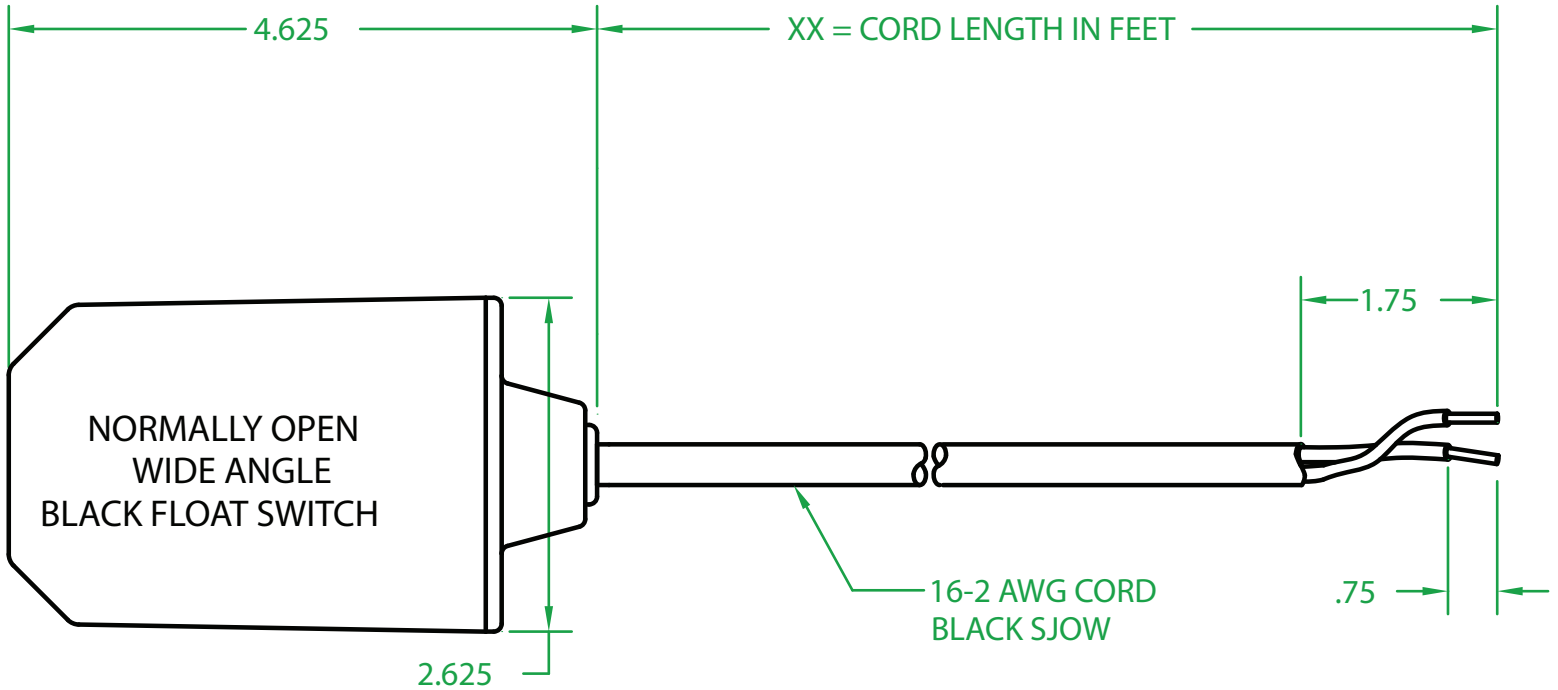

OPERATING ANGLE 90°: CONTACTS CLOSE @ 45° ABOVE HORIZONTAL.
CONTACTS OPEN @ 45° BELOW HORIZONTAL.

ELECTRICAL RATINGS: 1/2 H.P. 13 AMPS @ 120/240 VAC. 58.8 LRA

FLOAT MATERIAL: H.I.P.S.

GF1OWXX00

J.J.S. AUGUST 21, 2008

Contactors - Relays - Switches

<http://www.mdius.com>