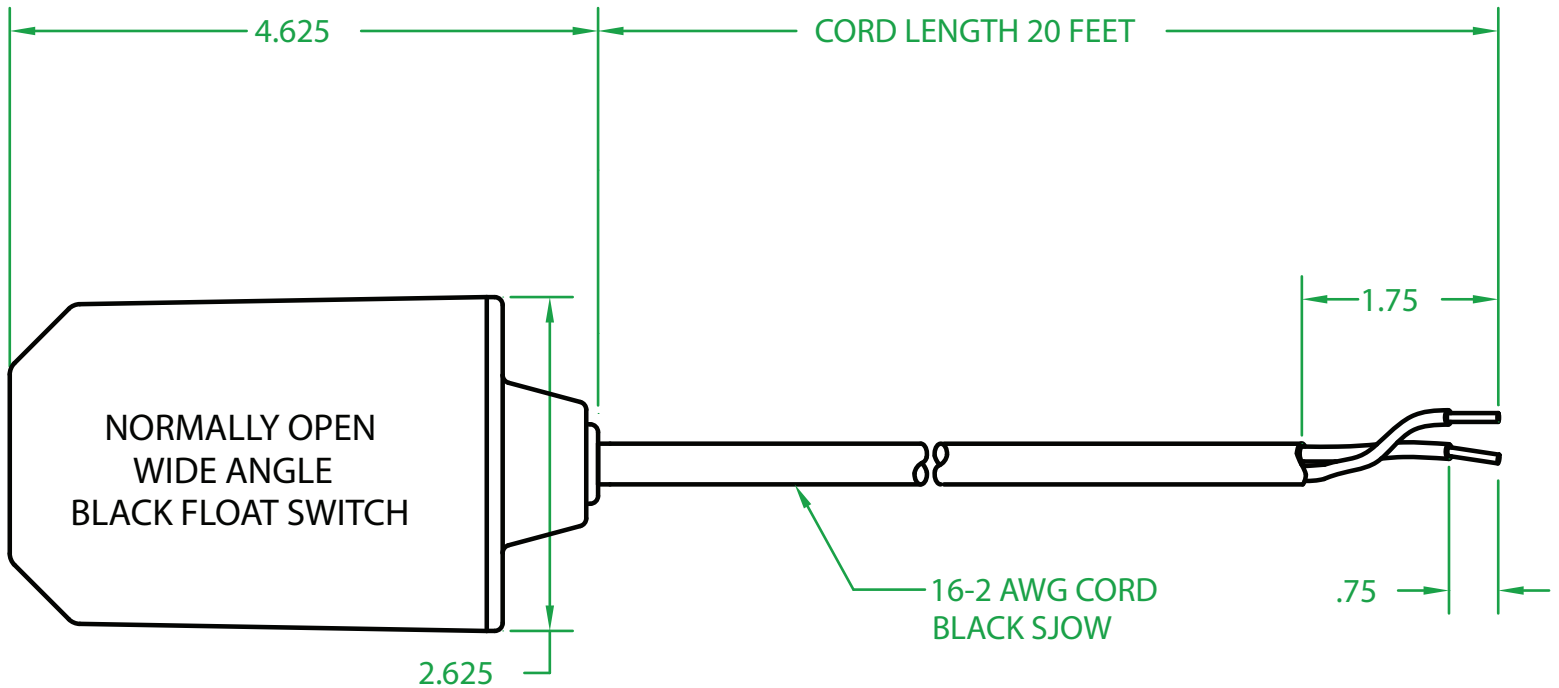

OPERATING ANGLE 90°: CONTACTS CLOSE @ 45° ABOVE HORIZONTAL.
CONTACTS OPEN @ 45° BELOW HORIZONTAL.

ELECTRICAL RATINGS: 1/2 H.P. 13 AMPS @ 120/240 VAC. 58.8 LRA

FLOAT MATERIAL: H.I.P.S.

GF1OW2000

J.J.S. OCTOBER 20, 2009

Contactors - Relays - Switches

<http://www.mdious.com>