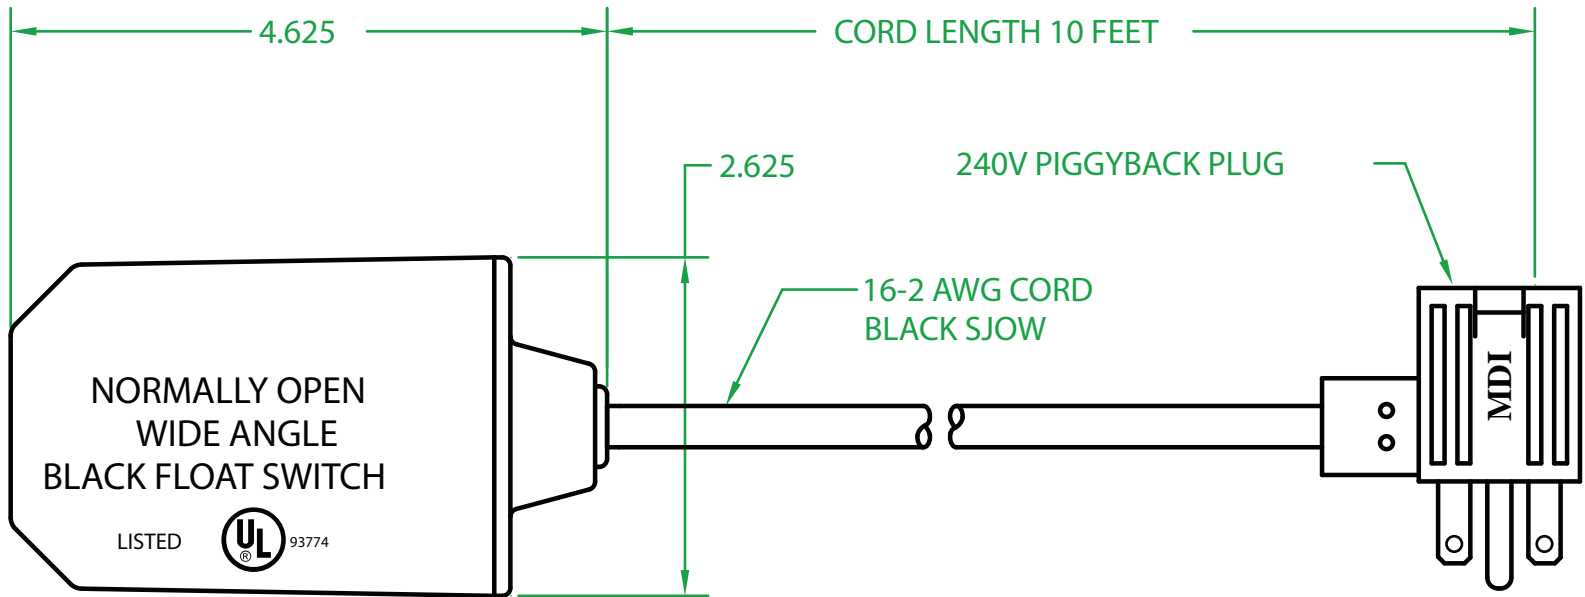

## GF10W10F2

OPERATING ANGLE 90°: CONTACTS CLOSE @ 45° ABOVE HORIZONTAL.  
CONTACTS OPEN @ 45° BELOW HORIZONTAL.

ELECTRICAL RATINGS: 1/2 H.P. 13 AMPS @ 120/240 VAC. 58.8 LRA

FLOAT MATERIAL: H.I.P.S.