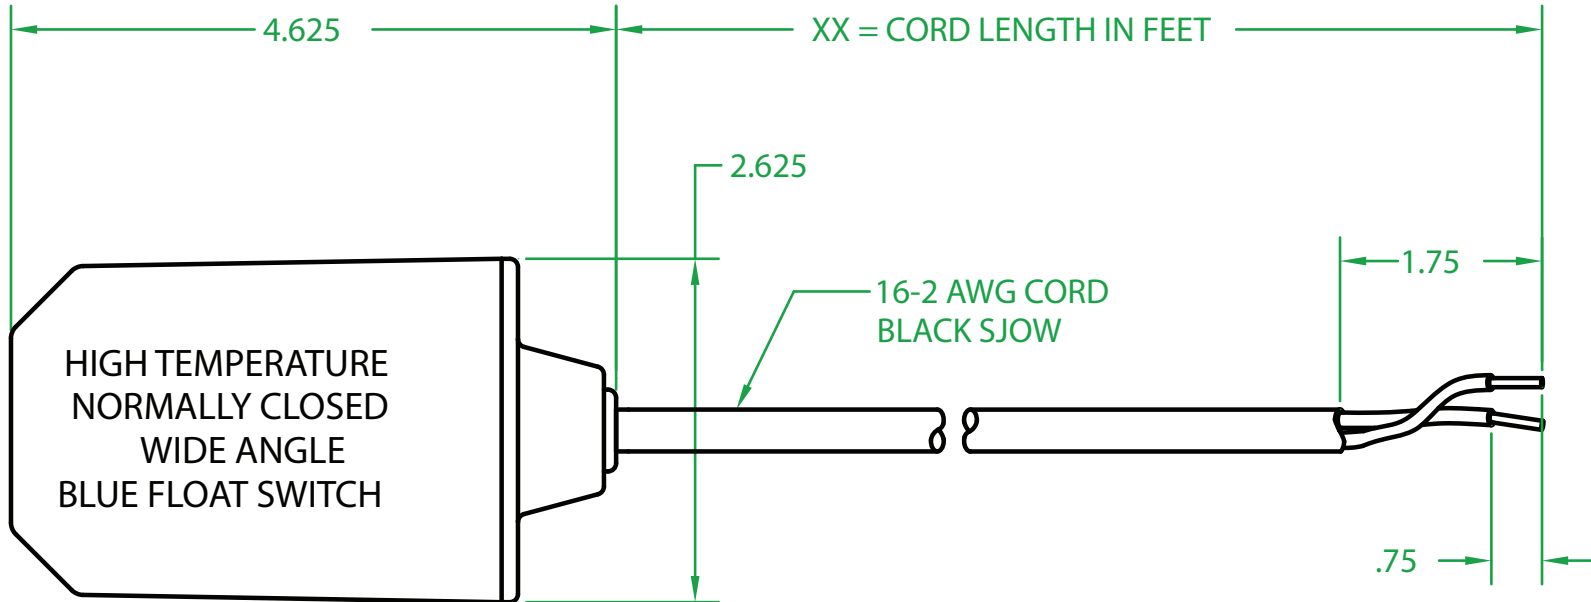

OPERATING ANGLE 90°: CONTACTS OPEN @ 45° ABOVE HORIZONTAL.
CONTACTS CLOSE @ 45° BELOW HORIZONTAL.

ELECTRICAL RATINGS: 1/2 H.P. 13 AMPS @ 120/240 VAC. 58.8 LRA

FLOAT MATERIAL: A.B.S.

TEMPERATURE RATING: 180°F/82°C

GB2CWXX00

J.J.S. AUGUST 21, 2008

Contactors - Relays - Switches

<http://www.mdious.com>