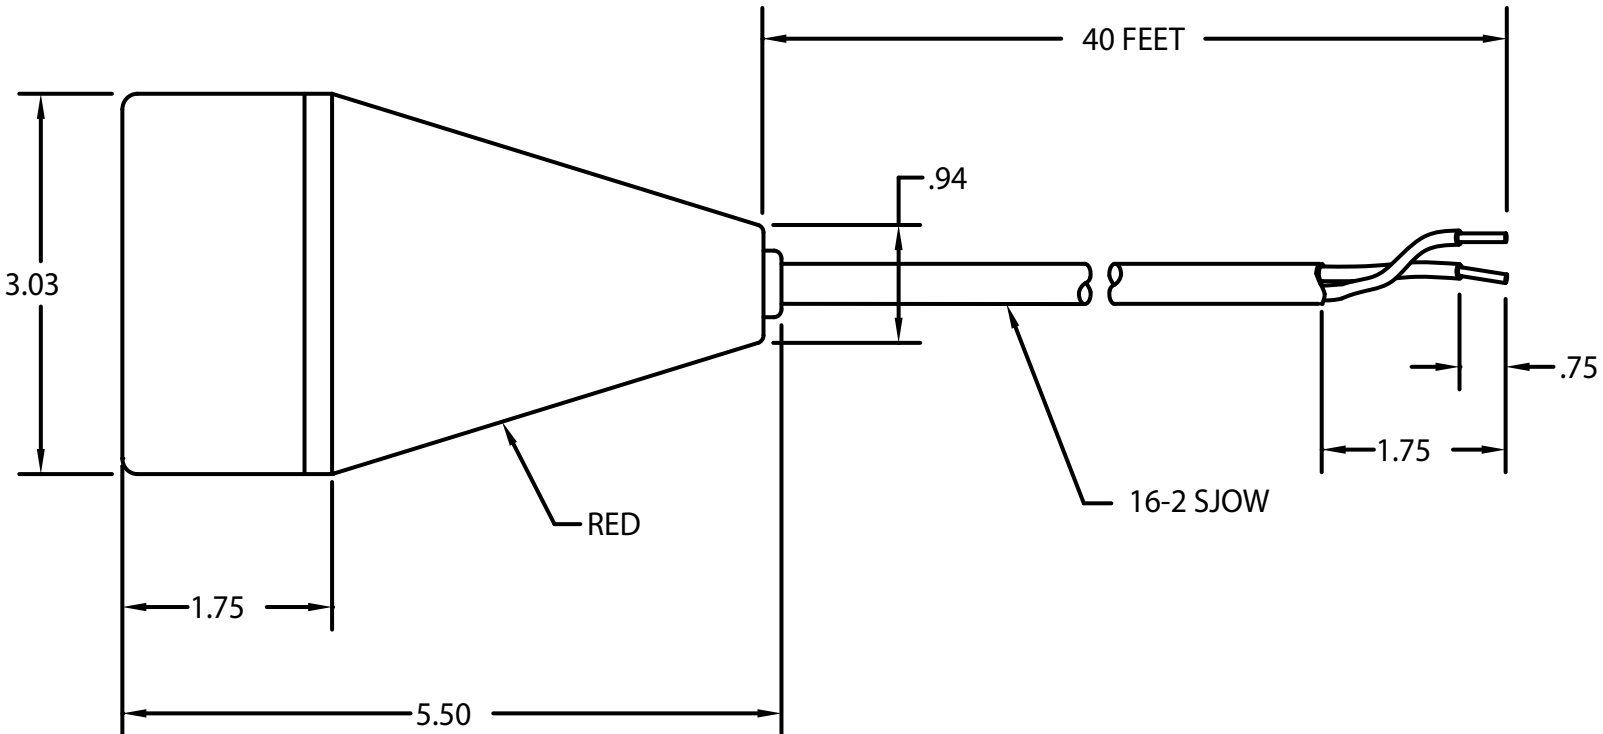

### RATINGS:

2 AMPS @ 120 VAC

1 AMP @ 240 VAC

TS-1 MERCURY SWITCH

NORMALLY CLOSED

RED FLOAT

J.J.S. OCTOBER 05, 2010

Contactors - Relays - Switches