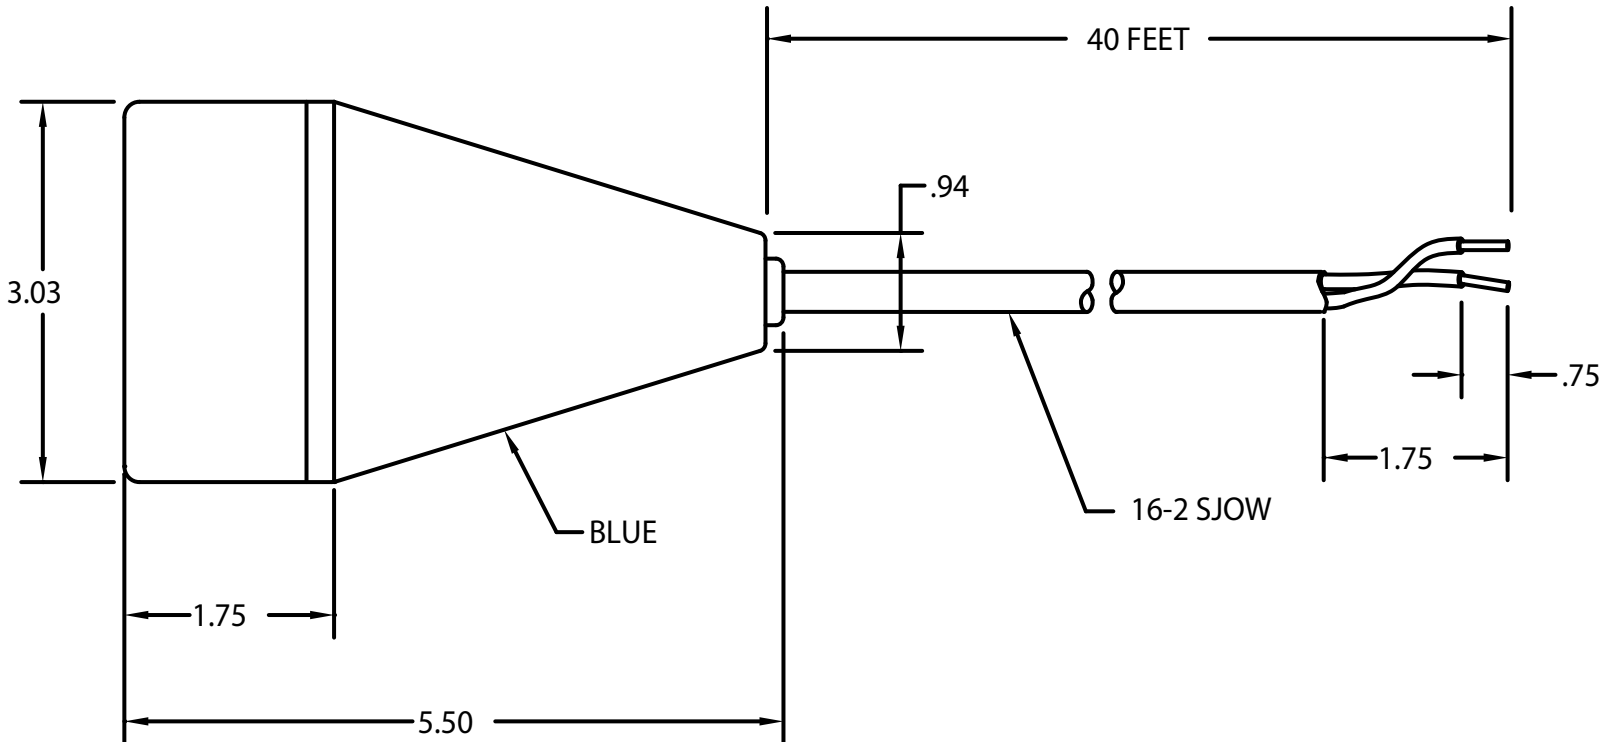

F-BLU-40

RATINGS:

13 AMPS @ 120 VAC

5 AMPS @ 240 VAC

TS-10 MERCURY SWITCH

NORMALLY OPEN

BLUE FLOAT

J.J.S. OCTOBER 05, 2010

Contactors - Relays - Switches

<http://www.mdius.com>