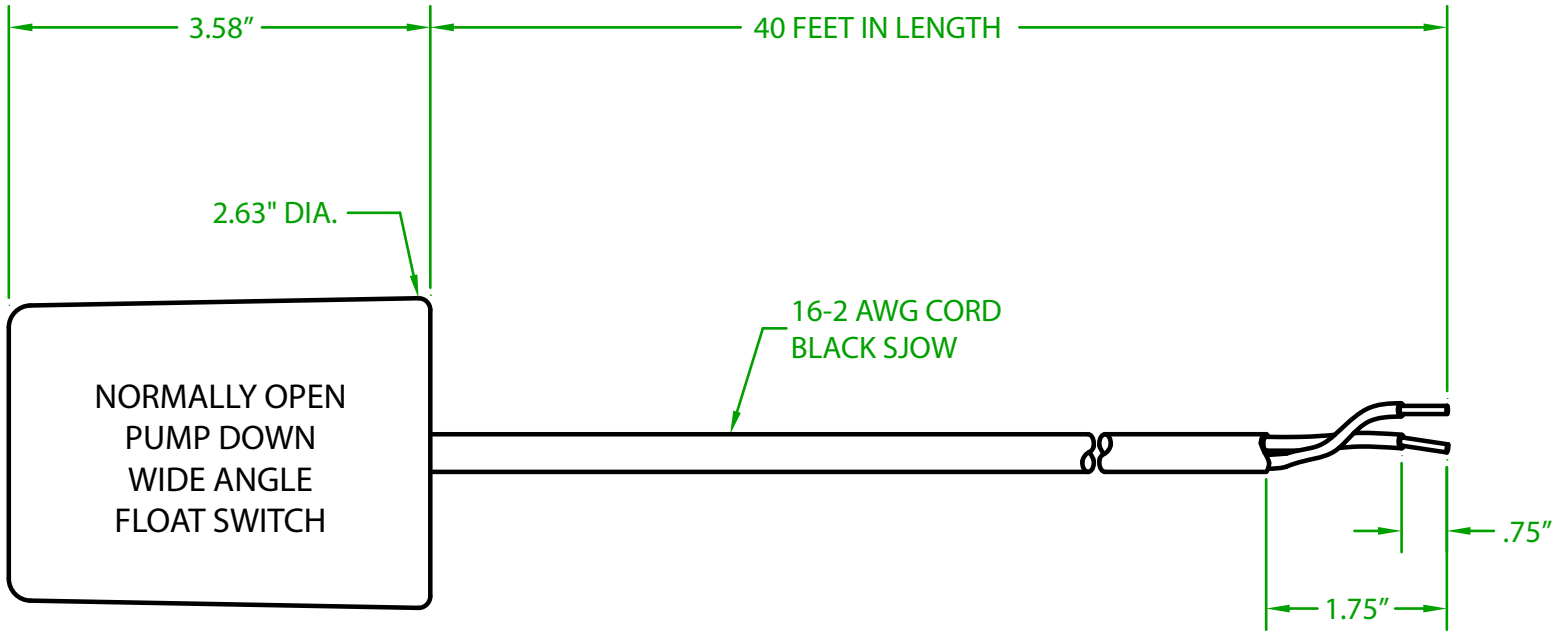

## EM10W4000

MERCURY FLOAT

OPERATING ANGLE 90°: CONTACTS OPEN @ 45° BELOW HORIZONTAL  
CONTACTS CLOSE @ 45° ABOVE HORIZONTAL

ELECTRICAL RATINGS: 13 AMP @ 120 VAC  
6 AMP @ 240 VAC

FLOAT MATERIAL: H.I.P.S.