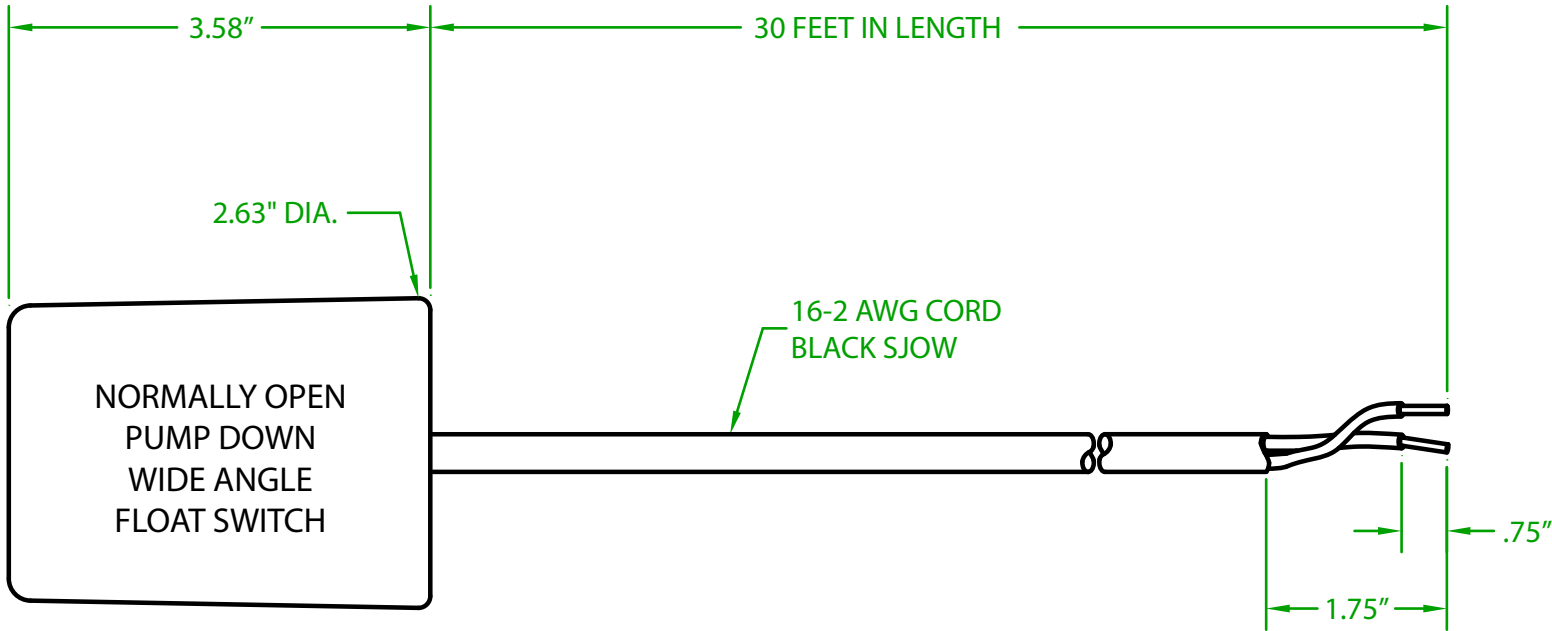

## EM10W3000

MERCURY FLOAT

OPERATING ANGLE 90°: CONTACTS OPEN @ 45° BELOW HORIZONTAL  
CONTACTS CLOSE @ 45° ABOVE HORIZONTAL

ELECTRICAL RATINGS: 13 AMP @ 120 VAC  
6 AMP @ 240 VAC

FLOAT MATERIAL: H.I.P.S.