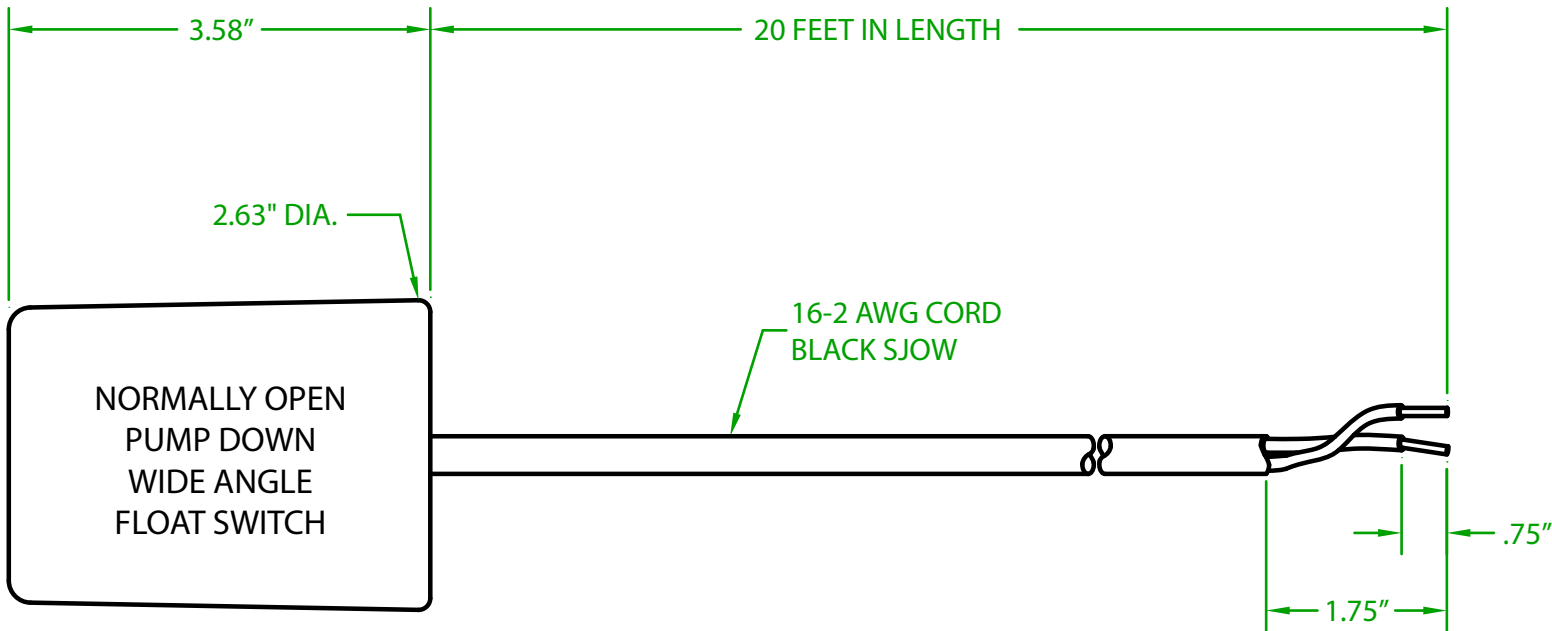

## EM1OW2000

MERCURY FLOAT

OPERATING ANGLE 90°: CONTACTS OPEN @ 45° BELOW HORIZONTAL  
CONTACTS CLOSE @ 45° ABOVE HORIZONTAL

ELECTRICAL RATINGS: 13 AMP @ 120 VAC  
6 AMP @ 240 VAC

FLOAT MATERIAL: H.I.P.S.