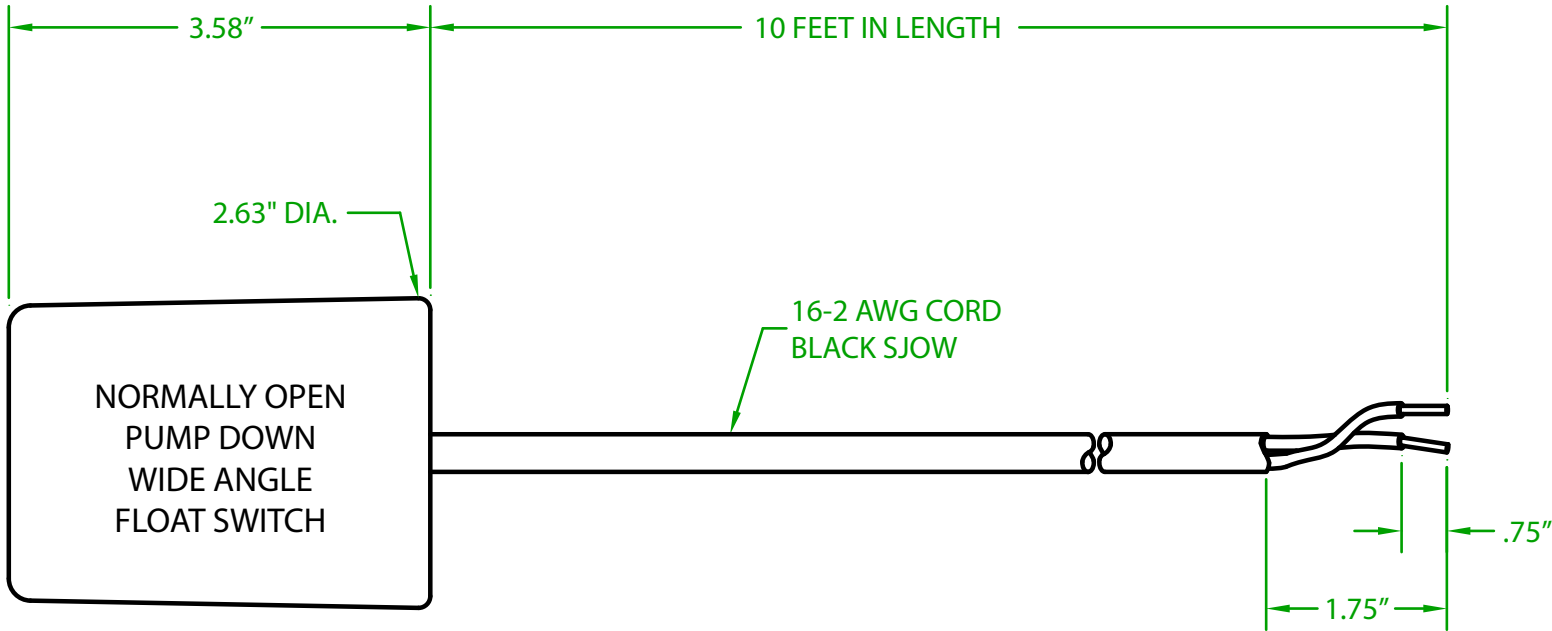

MERCURY DISPLACEMENT INDUSTRIES, INC.

Post Office Box 710 - U.S. 12 East - Edwardsburg, Michigan 49112-0710

Phone (269) 663-8574 - Fax (269) 663-2924

(800) 634-4077

EM10W1000

MERCURY FLOAT

OPERATING ANGLE 90°: CONTACTS OPEN @ 45° BELOW HORIZONTAL
CONTACTS CLOSE @ 45° ABOVE HORIZONTAL

ELECTRICAL RATINGS: 13 AMP @ 120 VAC
6 AMP @ 240 VAC

FLOAT MATERIAL: H.I.P.S.

J.J.S. October 08, 2019

Contactors - Relays - Switches

<http://www.mdious.com>