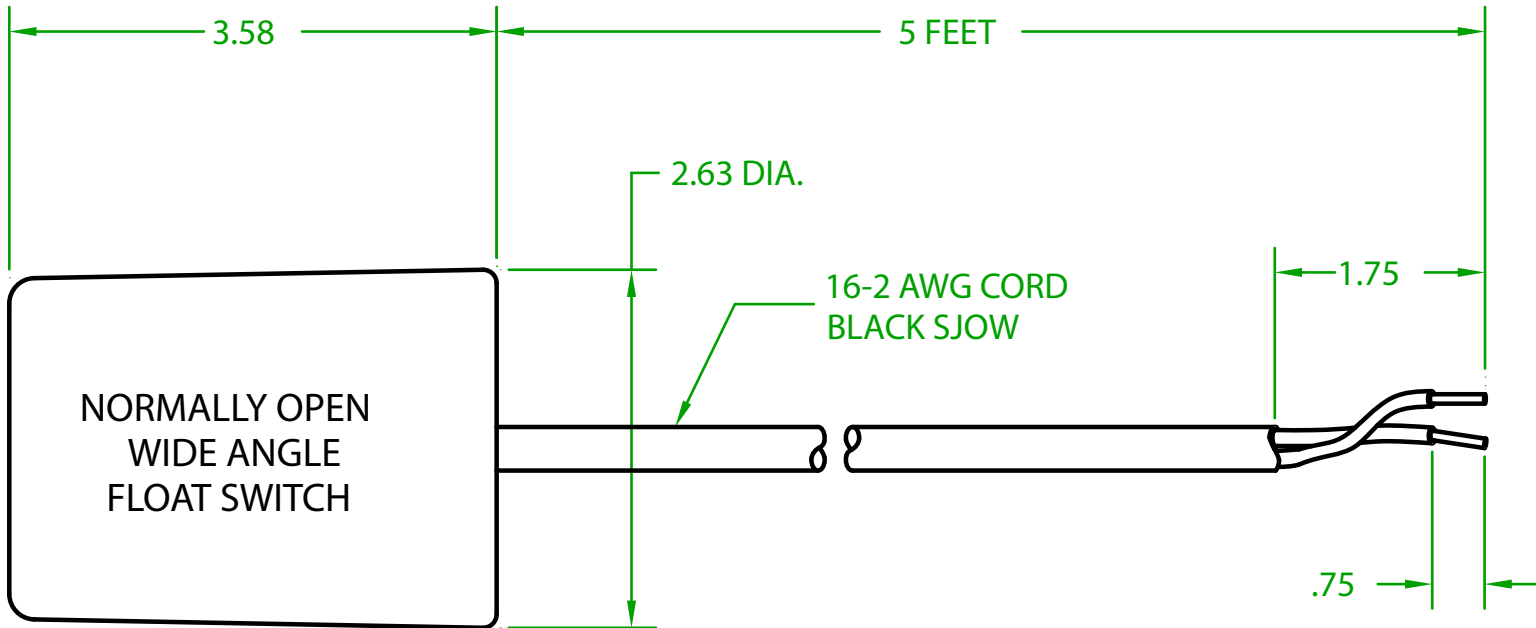

## EM1OW0500

OPERATING ANGLE 90°: CONTACTS CLOSE @ 45° ABOVE HORIZONTAL.  
CONTACTS OPEN @ 45° BELOW HORIZONTAL.

ELECTRICAL RATINGS: 13 AMPS @ 120 VAC.  
6 AMPS @ 240 VAC.

FLOAT MATERIAL: H.I.P.S.

J.J.S. September 30, 2015