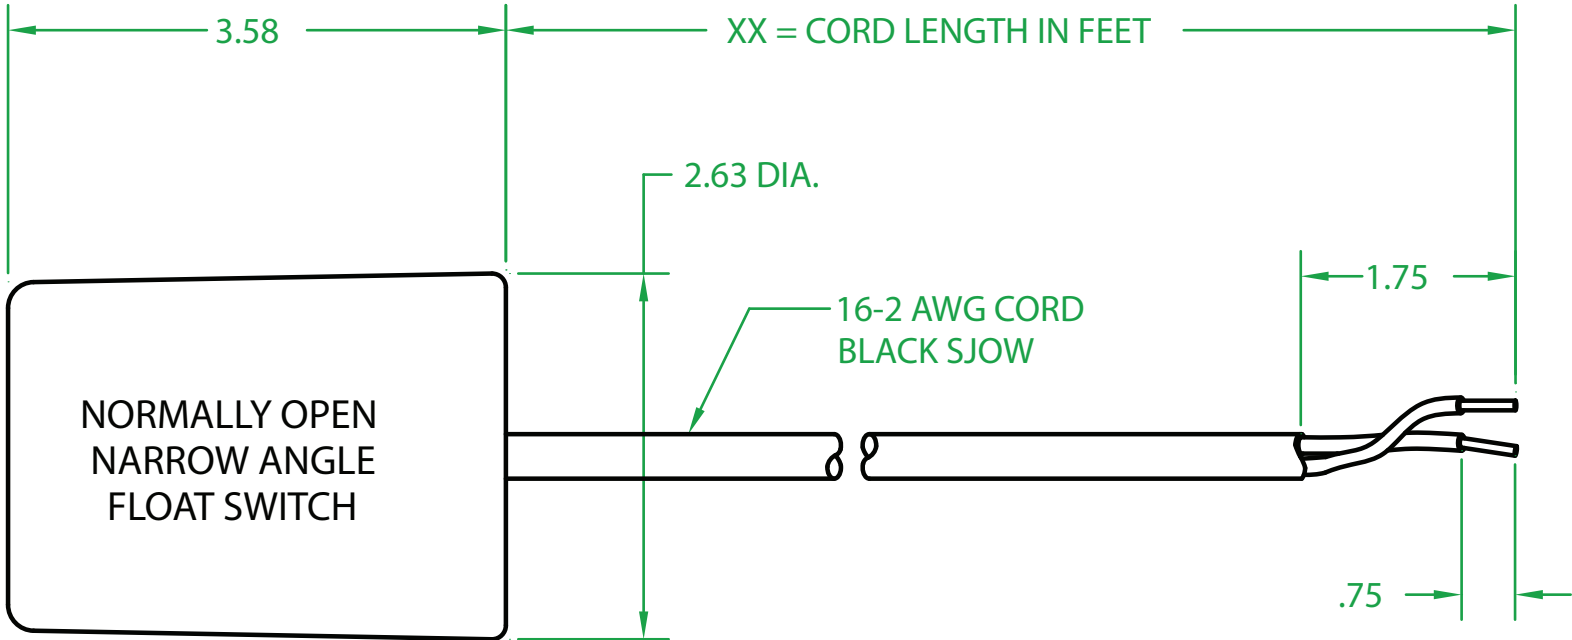

DM1OWXX00

OPERATING ANGLE 60°: CONTACTS CLOSE @ 30° ABOVE HORIZONTAL.
CONTACTS OPEN @ 30° BELOW HORIZONTAL.

ELECTRICAL RATINGS: 13 AMPS @ 120 VAC.
6 AMPS @ 240 VAC.

FLOAT MATERIAL: H.I.P.S.

DM1OWXX00

J.J.S. AUGUST 21, 2008

Contactors - Relays - Switches

<http://www.mdious.com>