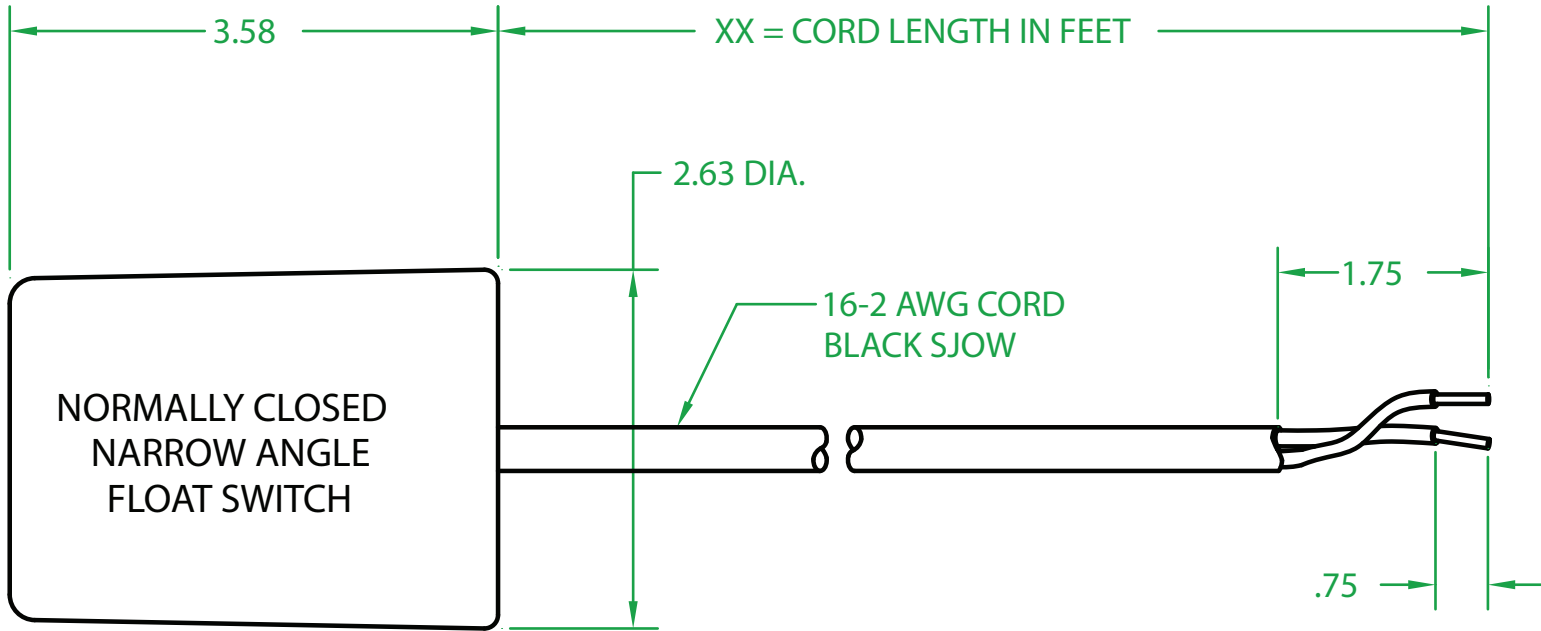

DB1CWXX00

OPERATING ANGLE 60°: CONTACTS OPEN @ 30° ABOVE HORIZONTAL.
CONTACTS CLOSE @ 30° BELOW HORIZONTAL.

ELECTRICAL RATINGS: 13 AMPS @ 120 VAC.
6 AMPS @ 240 VAC.

FLOAT MATERIAL: H.I.P.S.

DB1CWXX00

J.J.S. AUGUST 21, 2008