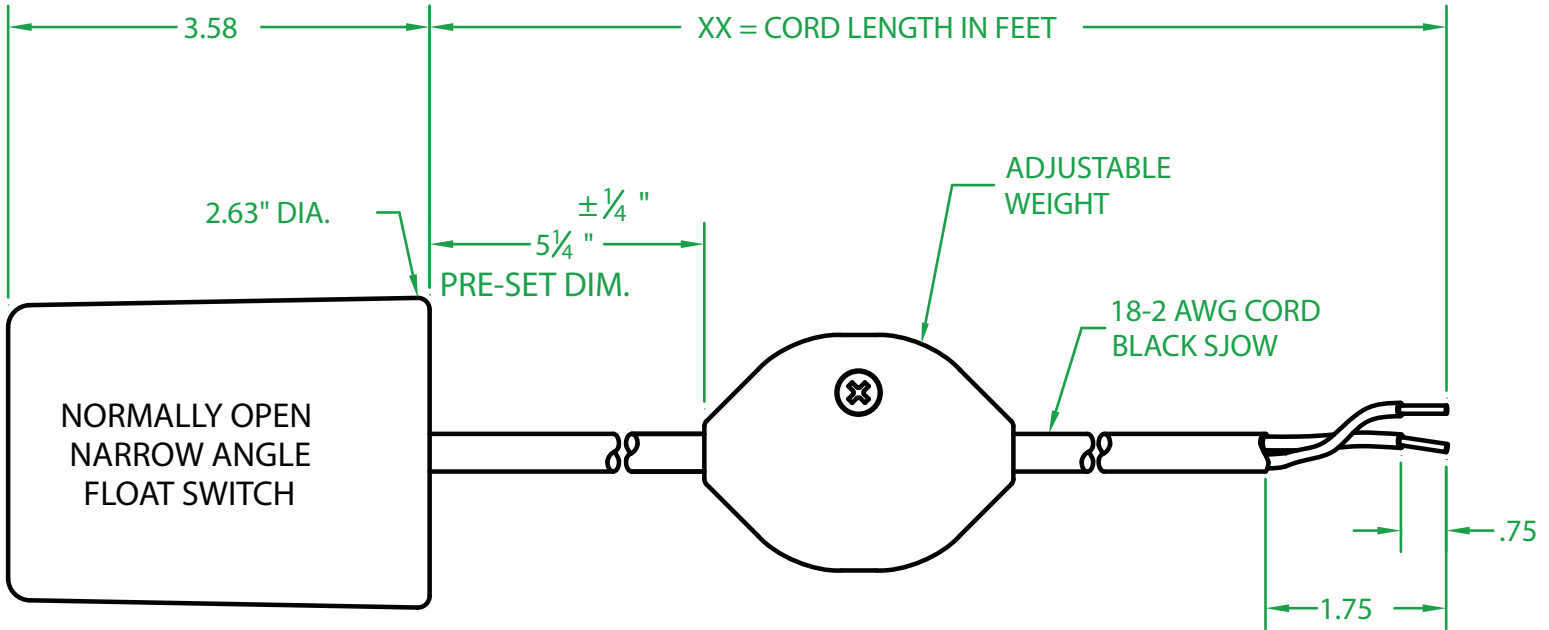

## CM10YXX00 W

OPERATING ANGLE 10°: CONTACTS OPEN @ 5° BELOW HORIZONTAL.  
CONTACTS CLOSE @ 5° ABOVE HORIZONTAL.

ELECTRICAL RATINGS: 10 AMP @ 120 VAC.  
5 AMP @ 240 VAC.

FLOAT MATERIAL: H.I.P.S.