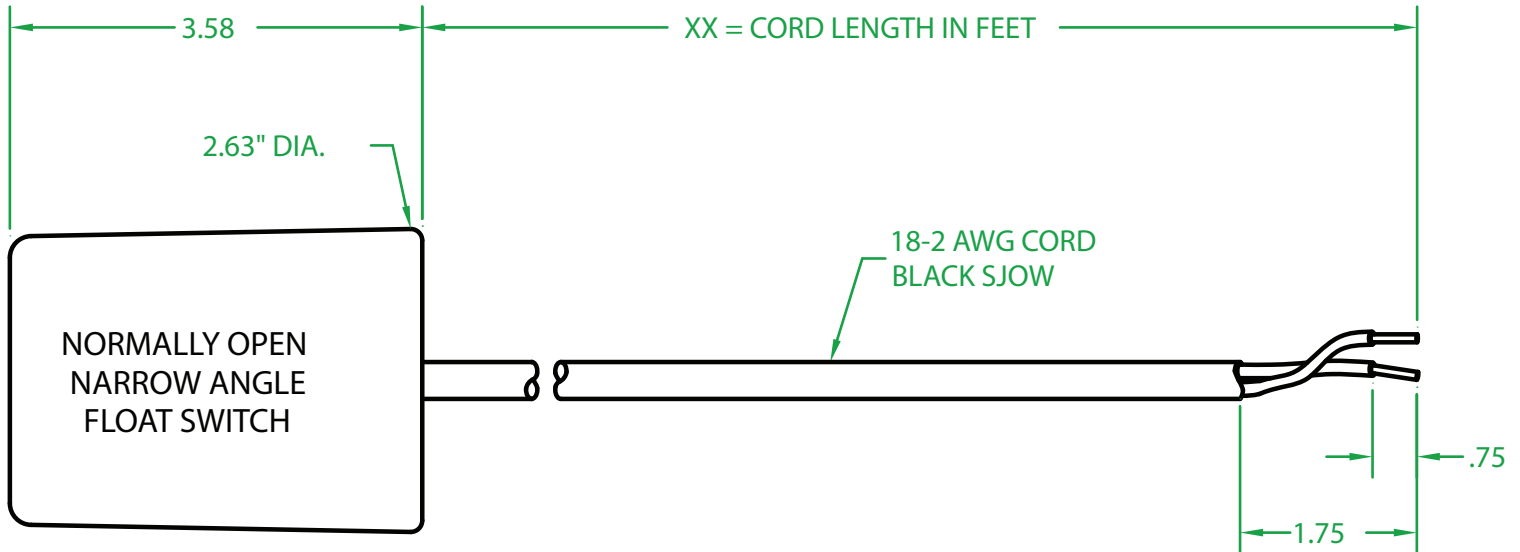

CM10YXX00

OPERATING ANGLE 10°: CONTACTS OPEN @ 5° BELOW HORIZONTAL.
CONTACTS CLOSE @ 5° ABOVE HORIZONTAL.

ELECTRICAL RATINGS: 10 AMP @ 120 VAC.
5 AMP @ 240 VAC.

FLOAT MATERIAL: H.I.P.S.

CM10YXX00

J.J.S. AUGUST 20, 2008

Contactors - Relays - Switches

<http://www.mdius.com>