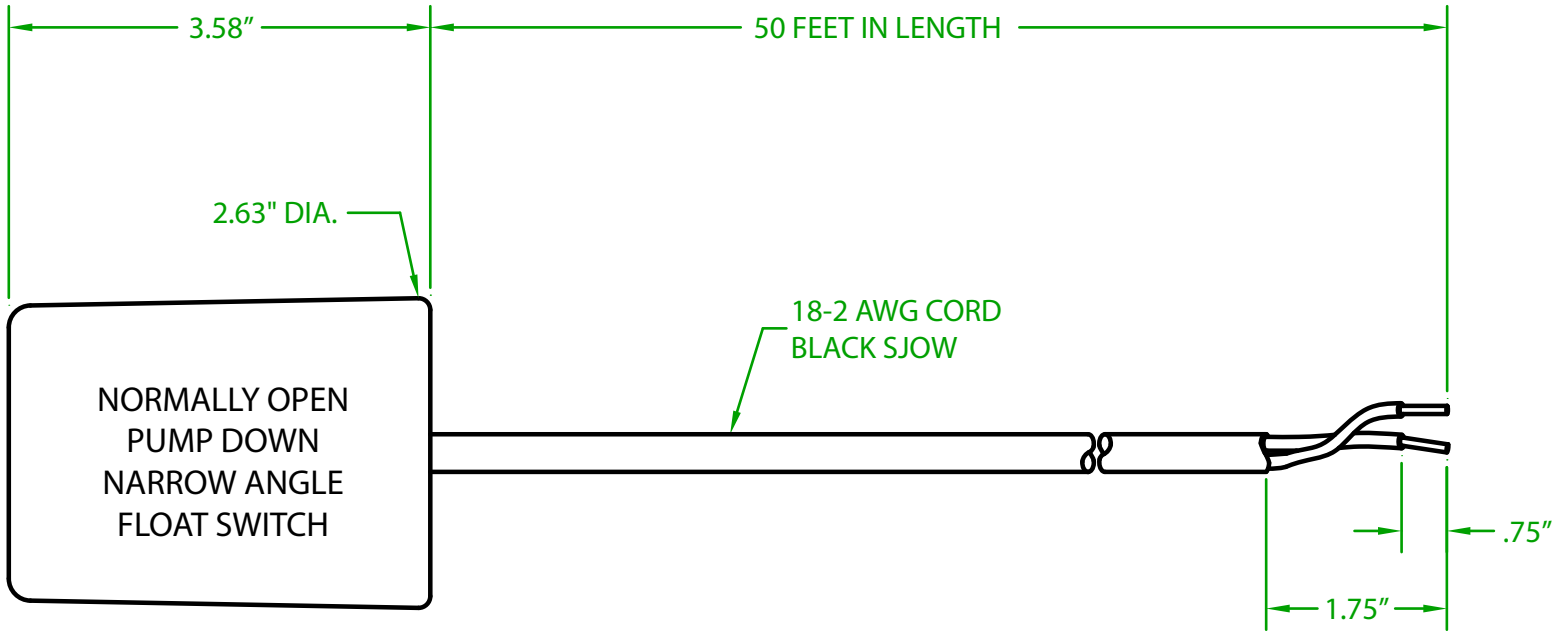

MERCURY DISPLACEMENT INDUSTRIES, INC.

Post Office Box 710 - U.S. 12 East - Edwardsburg, Michigan 49112-0710

Phone (269) 663-8574 - Fax (269) 663-2924

(800) 634-4077

CM10Y5000

MERCURY CONTROL FLOAT

OPERATING ANGLE 10°: CONTACTS OPEN @ 5° BELOW HORIZONTAL
CONTACTS CLOSE @ 5° ABOVE HORIZONTAL

ELECTRICAL RATINGS: 10 AMP @ 120 VAC
6 AMP @ 240 VAC

FLOAT MATERIAL: H.I.P.S.

J.J.S. September 13, 2017

Contactors - Relays - Switches

<http://www.mdious.com>