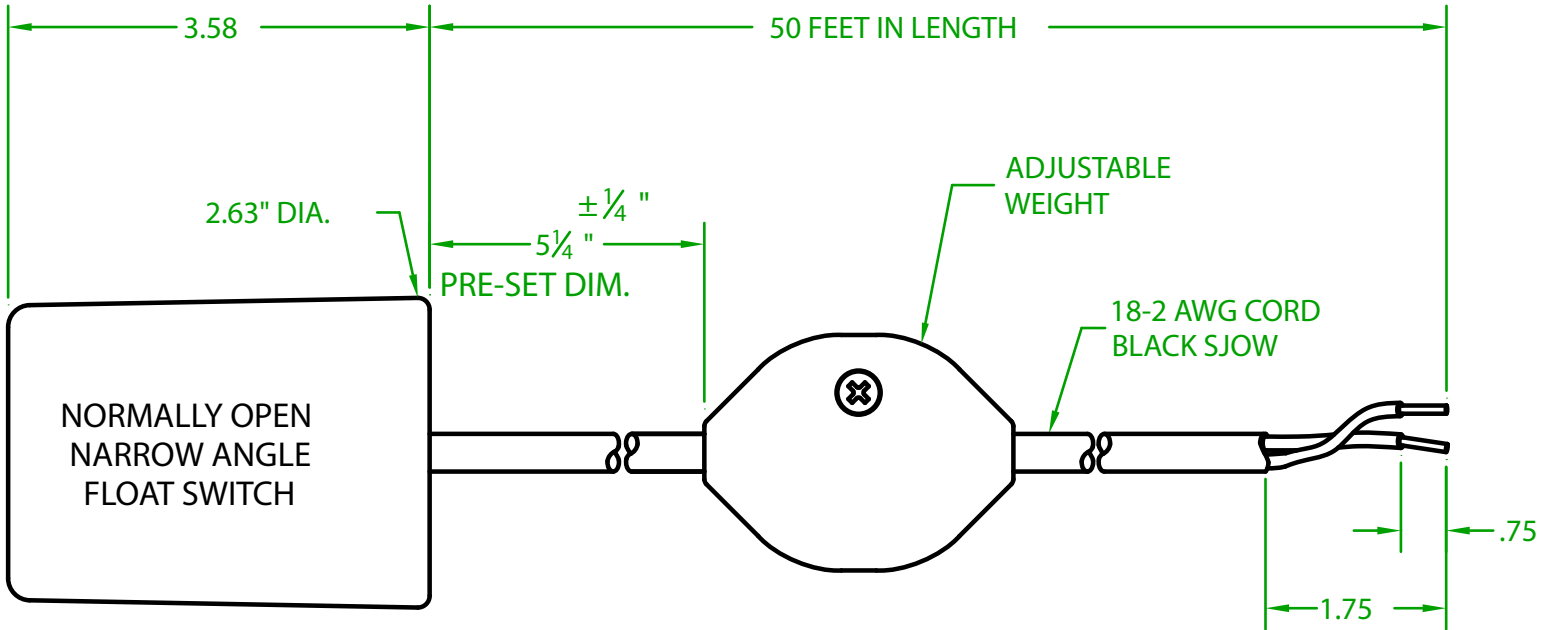

CM10Y5000 W

OPERATING ANGLE 10°: CONTACTS OPEN @ 5° BELOW HORIZONTAL.
CONTACTS CLOSE @ 5° ABOVE HORIZONTAL.

ELECTRICAL RATINGS: 10 AMP @ 120 VAC.
5 AMP @ 240 VAC.

FLOAT MATERIAL: H.I.P.S.

J.J.S. OCTOBER 1, 2013

Contactors - Relays - Switches

<http://www.mdius.com>