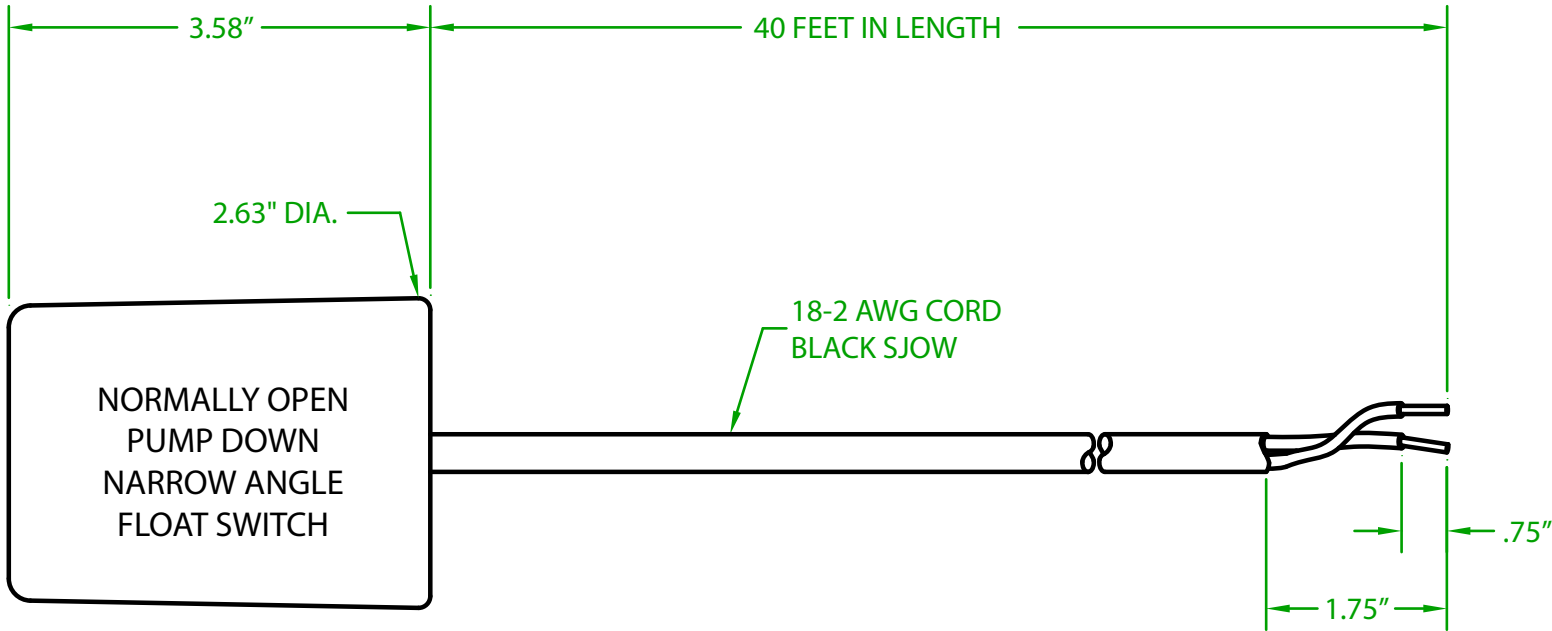

MERCURY DISPLACEMENT INDUSTRIES, INC.

Post Office Box 710 - U.S. 12 East - Edwardsburg, Michigan 49112-0710

Phone (269) 663-8574 - Fax (269) 663-2924

(800) 634-4077

CM1OY4000

MERCURY CONTROL FLOAT

OPERATING ANGLE 10°: CONTACTS OPEN @ 5° BELOW HORIZONTAL
CONTACTS CLOSE @ 5° ABOVE HORIZONTAL

ELECTRICAL RATINGS: 10 AMP @ 120 VAC
6 AMP @ 240 VAC

FLOAT MATERIAL: H.I.P.S.

J.J.S. September 13, 2017

Contactors - Relays - Switches

<http://www.mdious.com>