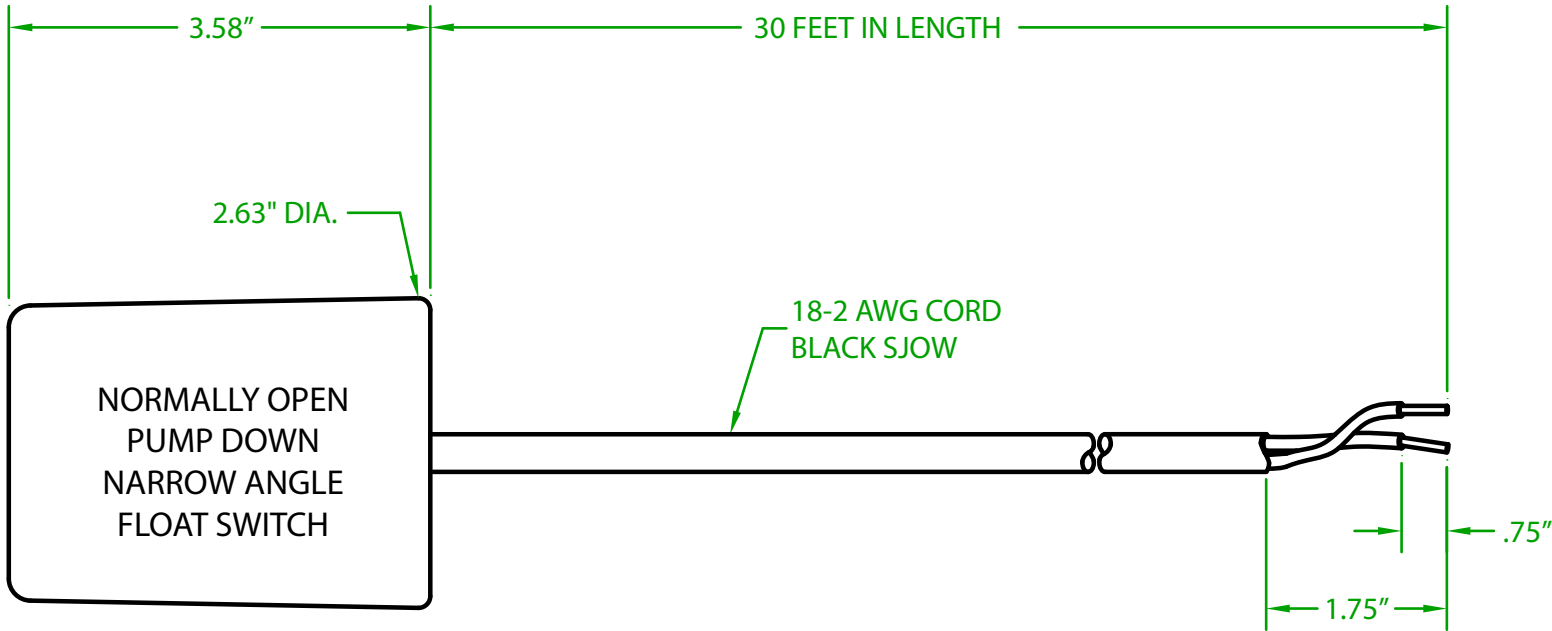

MERCURY DISPLACEMENT INDUSTRIES, INC.

Post Office Box 710 - U.S. 12 East - Edwardsburg, Michigan 49112-0710

Phone (269) 663-8574 - Fax (269) 663-2924

(800) 634-4077

CM10Y3000

MERCURY CONTROL FLOAT

OPERATING ANGLE 10°: CONTACTS OPEN @ 5° BELOW HORIZONTAL
CONTACTS CLOSE @ 5° ABOVE HORIZONTAL

ELECTRICAL RATINGS: 10 AMP @ 120 VAC
6 AMP @ 240 VAC

FLOAT MATERIAL: H.I.P.S.

J.J.S. September 13, 2017

Contactors - Relays - Switches

<http://www.mdious.com>