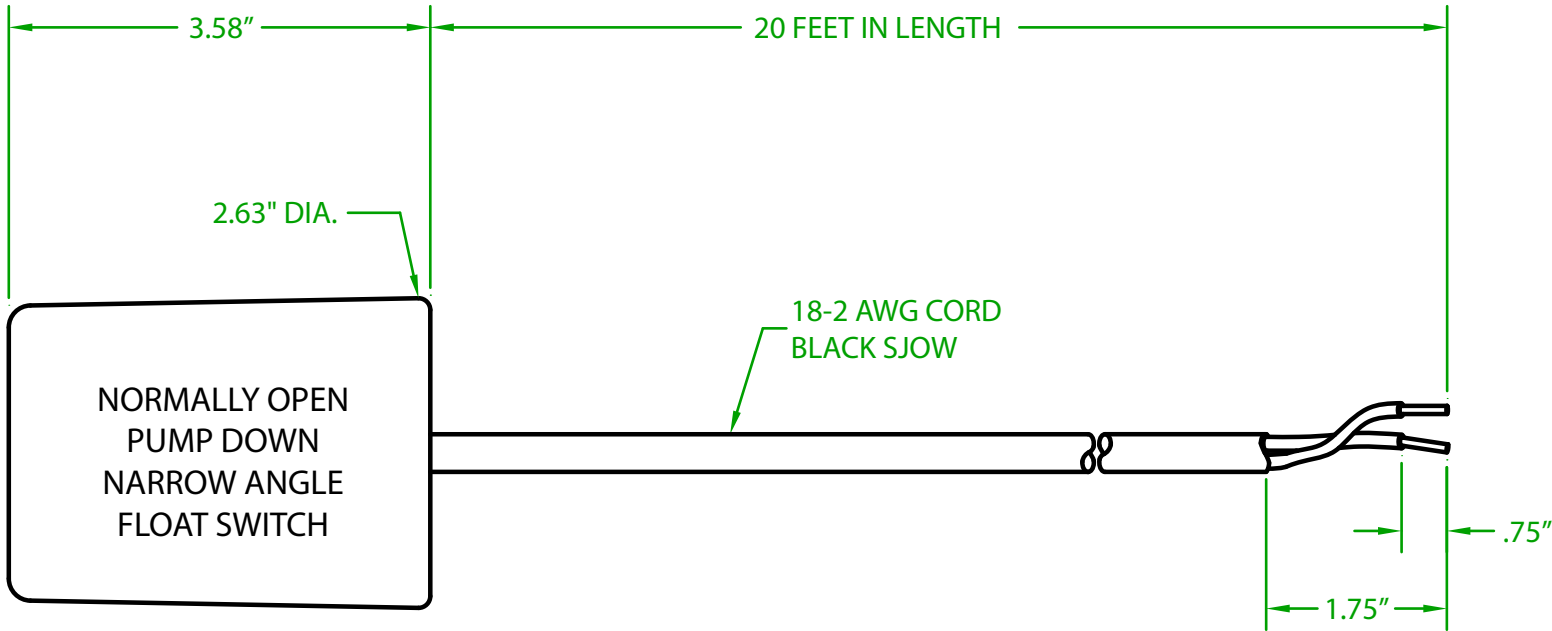

MERCURY DISPLACEMENT INDUSTRIES, INC.

Post Office Box 710 - U.S. 12 East - Edwardsburg, Michigan 49112-0710

Phone (269) 663-8574 - Fax (269) 663-2924

(800) 634-4077

CM10Y2000

MERCURY CONTROL FLOAT

OPERATING ANGLE 10°: CONTACTS OPEN @ 5° BELOW HORIZONTAL
CONTACTS CLOSE @ 5° ABOVE HORIZONTAL

ELECTRICAL RATINGS: 10 AMP @ 120 VAC
6 AMP @ 240 VAC

FLOAT MATERIAL: H.I.P.S.

J.J.S. September 13, 2017

Contactors - Relays - Switches

<http://www.mdious.com>