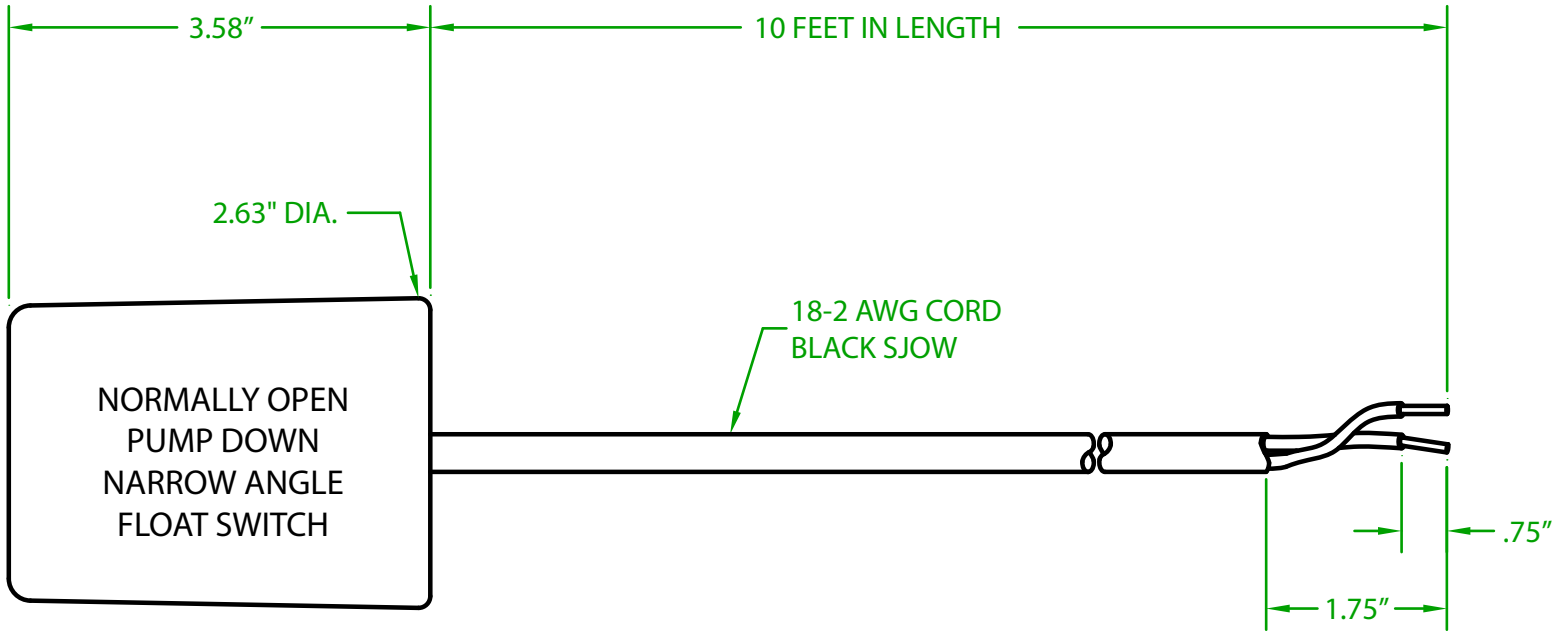

MERCURY DISPLACEMENT INDUSTRIES, INC.

Post Office Box 710 - U.S. 12 East - Edwardsburg, Michigan 49112-0710

Phone (269) 663-8574 - Fax (269) 663-2924

(800) 634-4077

CM10Y1000

MERCURY CONTROL FLOAT

OPERATING ANGLE 10°: CONTACTS OPEN @ 5° BELOW HORIZONTAL
CONTACTS CLOSE @ 5° ABOVE HORIZONTAL

ELECTRICAL RATINGS: 10 AMP @ 120 VAC
6 AMP @ 240 VAC

FLOAT MATERIAL: H.I.P.S.

J.J.S. September 13, 2017

Contactors - Relays - Switches

<http://www.mdious.com>