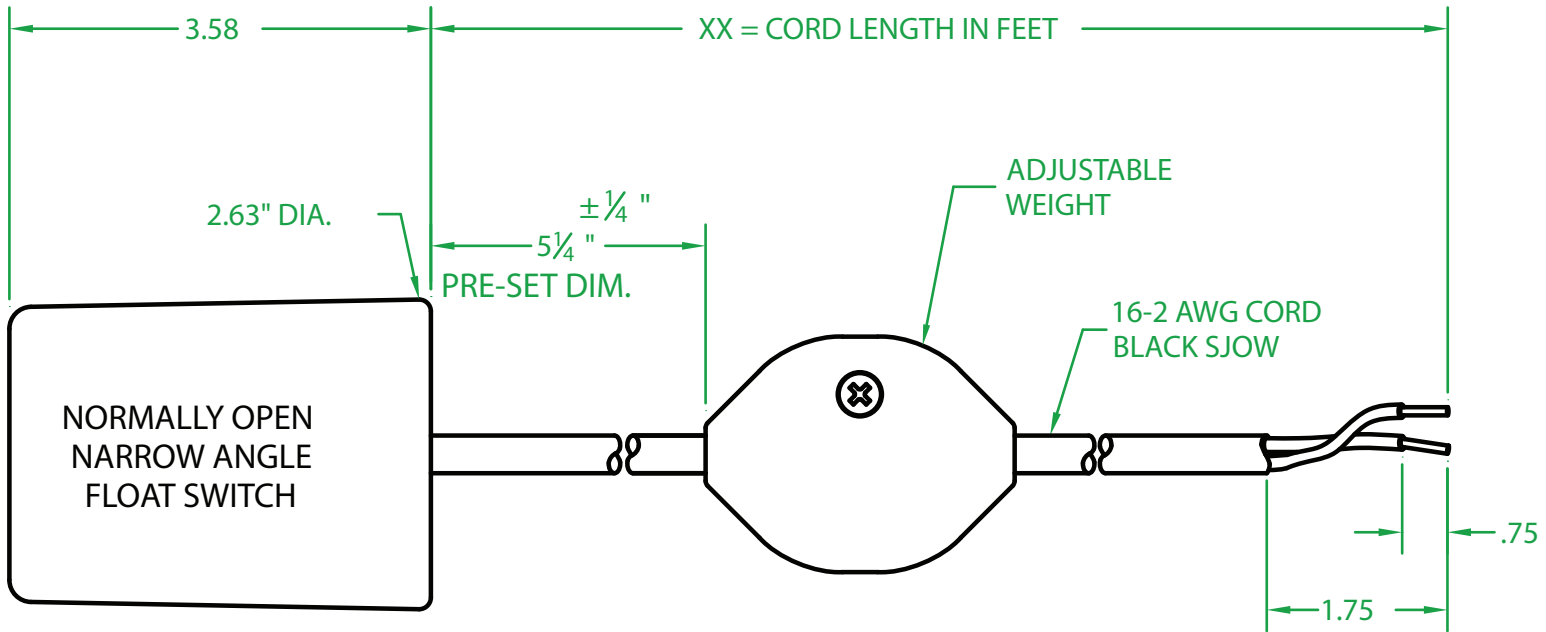

## CM10WXX00 W

OPERATING ANGLE 10°: CONTACTS OPEN @ 5° BELOW HORIZONTAL.  
CONTACTS CLOSE @ 5° ABOVE HORIZONTAL.

ELECTRICAL RATINGS: 10 AMP @ 120 VAC.  
6 AMP @ 240 VAC.

FLOAT MATERIAL: H.I.P.S.