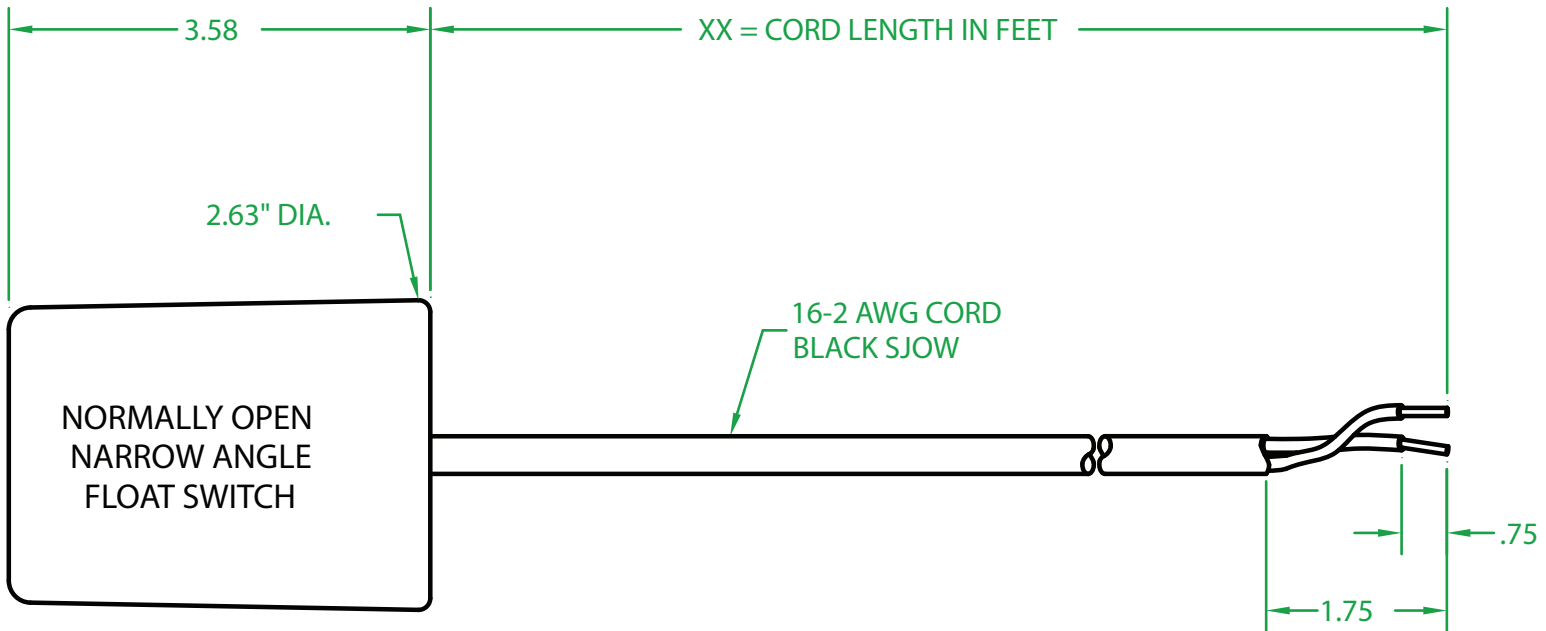

CM1OWXX00

OPERATING ANGLE 10°: CONTACTS OPEN @ 5° BELOW HORIZONTAL.
CONTACTS CLOSE @ 5° ABOVE HORIZONTAL.

ELECTRICAL RATINGS: 10 AMP @ 120 VAC.
6 AMP @ 240 VAC.

FLOAT MATERIAL: H.I.P.S.

CM1OWXX00

J.J.S. AUGUST 20, 2008

Contactors - Relays - Switches

<http://www.mdius.com>