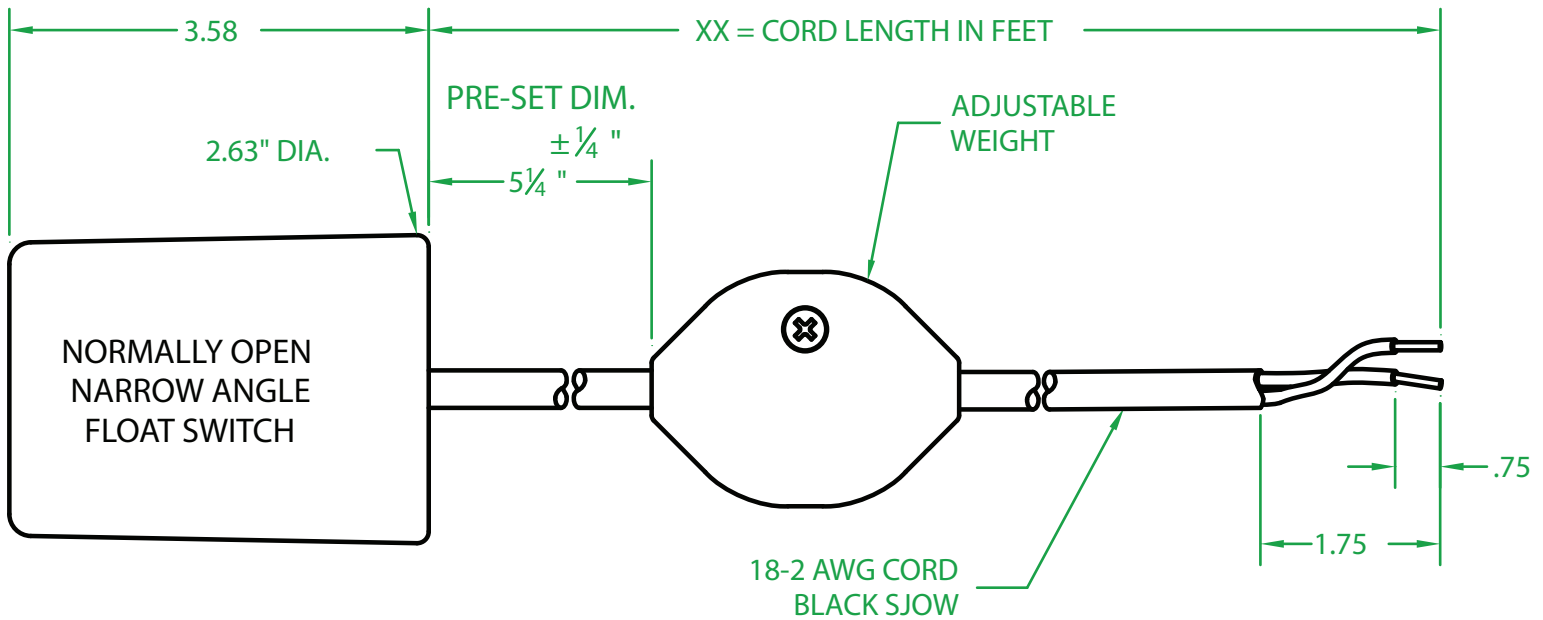

OPERATING ANGLE 10°: CONTACTS OPEN @ 5° BELOW HORIZONTAL.
CONTACTS CLOSE @ 5° ABOVE HORIZONTAL.

ELECTRICAL RATINGS: 10 AMP @ 120 VAC.
5 AMP @ 240 VAC.

FLOAT MATERIAL: A.B.S.

CG2OYXX00 W

J.J.S. AUGUST 26, 2008

Contactors - Relays - Switches

<http://www.mdious.com>