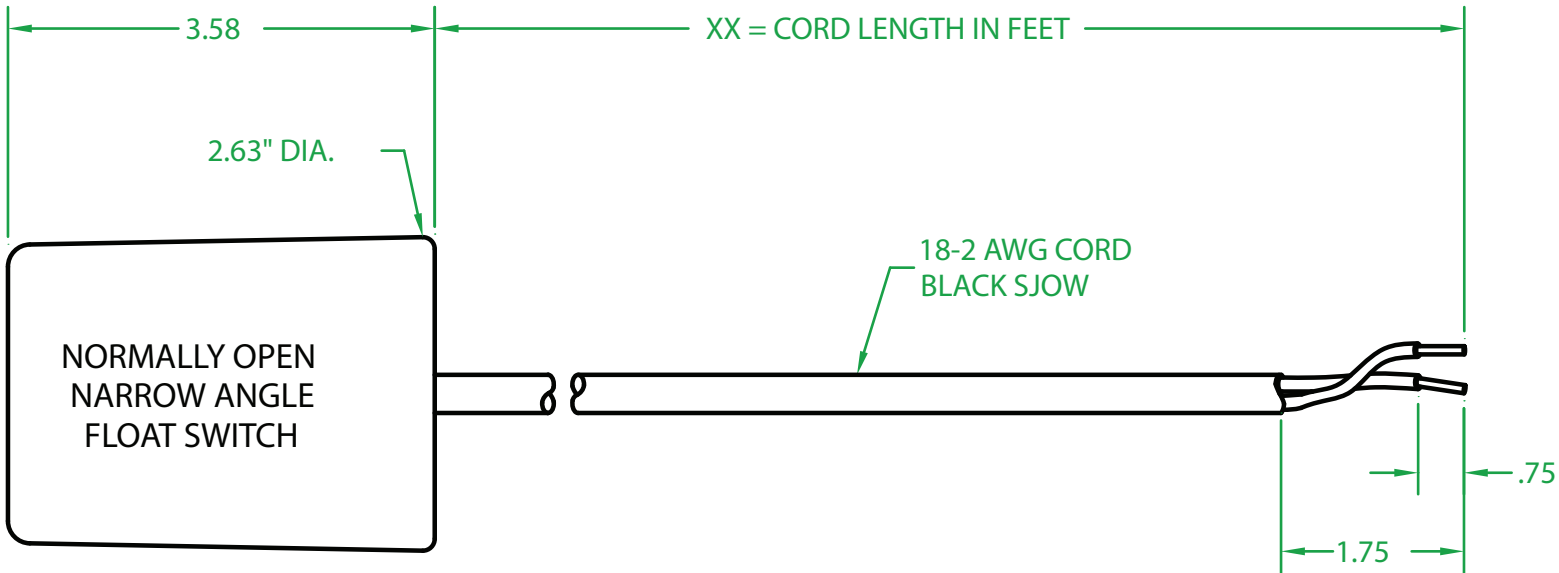

## CG20YXX00

OPERATING ANGLE 10°: CONTACTS OPEN @ 5° BELOW HORIZONTAL.  
CONTACTS CLOSE @ 5° ABOVE HORIZONTAL.

ELECTRICAL RATINGS: 10 AMP @ 120 VAC.  
5 AMP @ 240 VAC.

FLOAT MATERIAL: A.B.S.