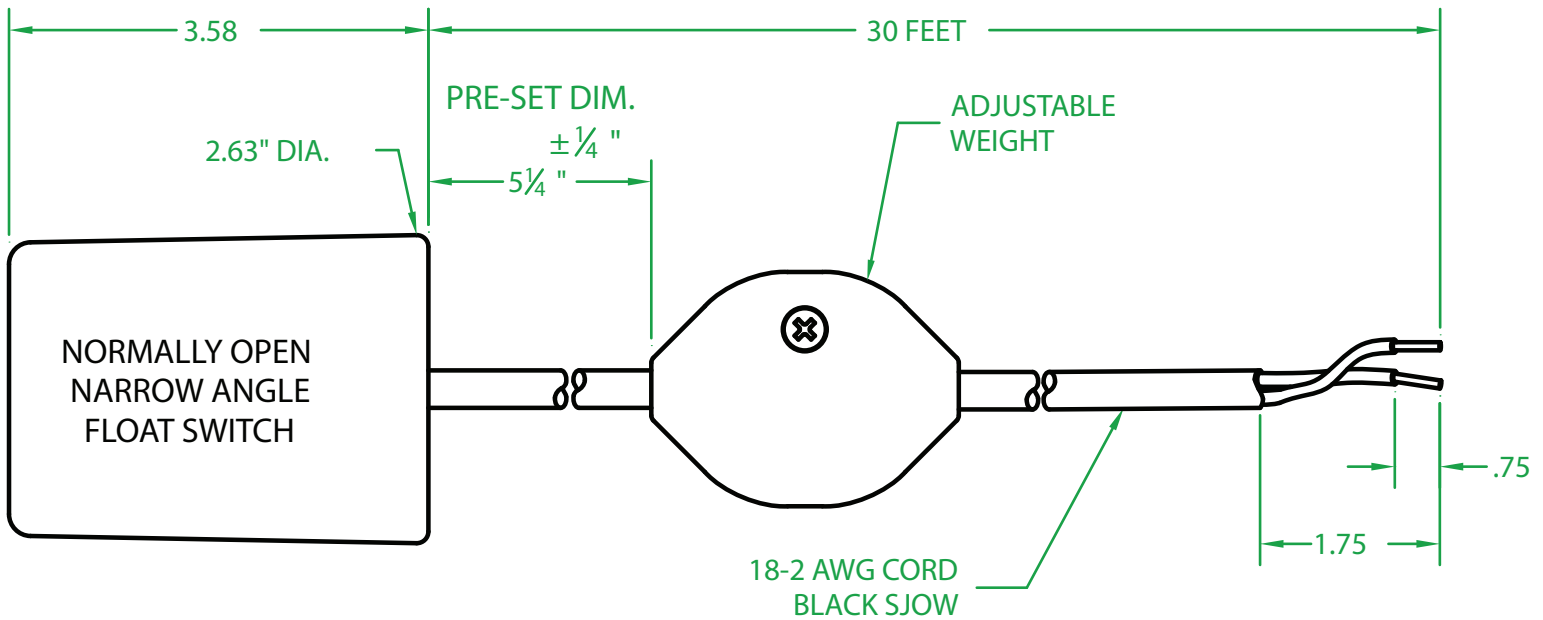

OPERATING ANGLE 10°: CONTACTS OPEN @ 5° BELOW HORIZONTAL.
CONTACTS CLOSE @ 5° ABOVE HORIZONTAL.

ELECTRICAL RATINGS: 10 AMP @ 120 VAC.
5 AMP @ 240 VAC.

FLOAT MATERIAL: A.B.S.

CG20Y3000 W

J.J.S. AUGUST 26, 2008

Contactors - Relays - Switches

<http://www.mdius.com>