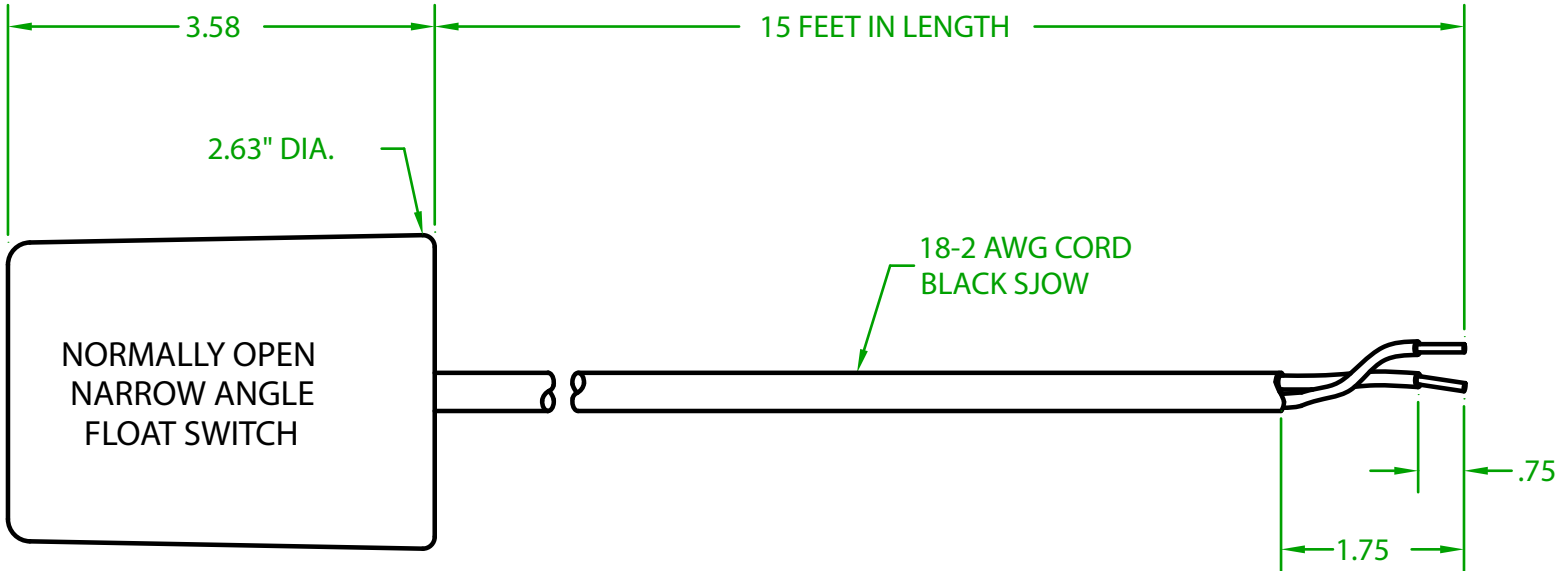

## CG2OY1500

OPERATING ANGLE 10°: CONTACTS OPEN @ 5° BELOW HORIZONTAL.  
CONTACTS CLOSE @ 5° ABOVE HORIZONTAL.

ELECTRICAL RATINGS: 10 AMP @ 120 VAC.  
5 AMP @ 240 VAC.

FLOAT MATERIAL: A.B.S.

J.J.S. FEBRUARY 20, 2012