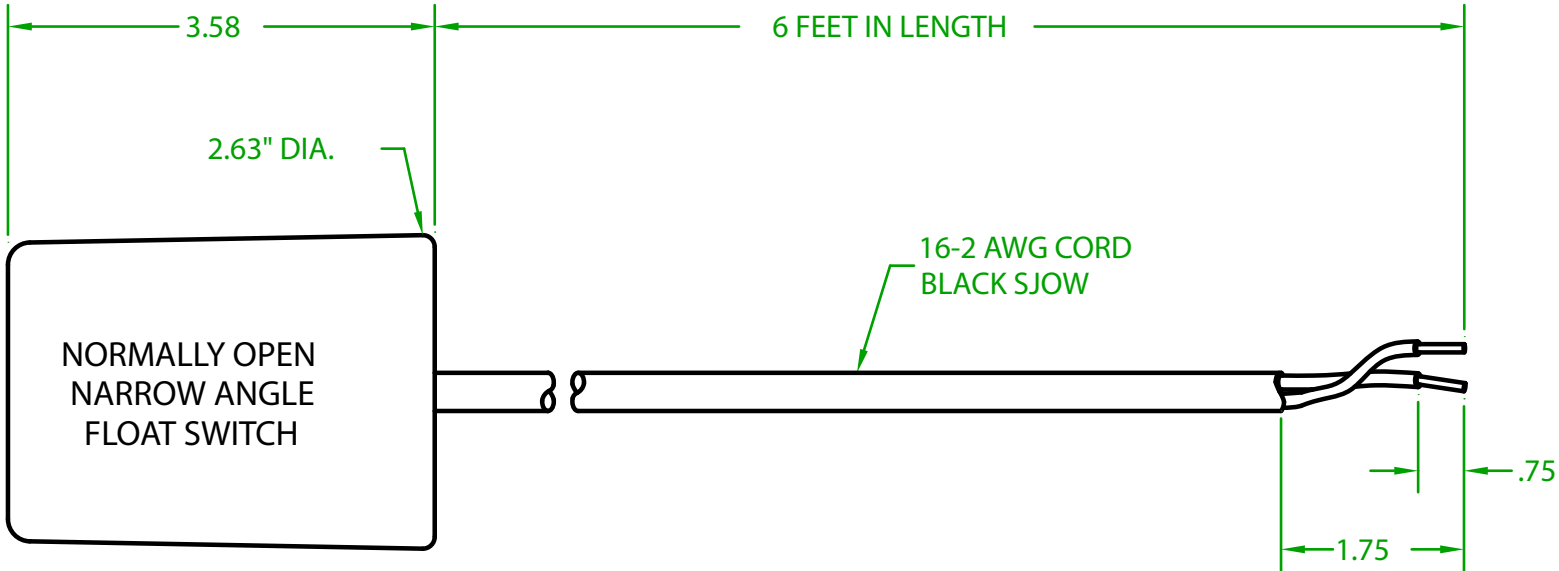

OPERATING ANGLE 10°: CONTACTS OPEN @ 5° BELOW HORIZONTAL.
CONTACTS CLOSE @ 5° ABOVE HORIZONTAL.

ELECTRICAL RATINGS: 13 AMP @ 120 VAC.
5 AMP @ 240 VAC.

FLOAT MATERIAL: A.B.S.

J.J.S. FEBRUARY 22, 2012

Contactors - Relays - Switches

<http://www.mdious.com>