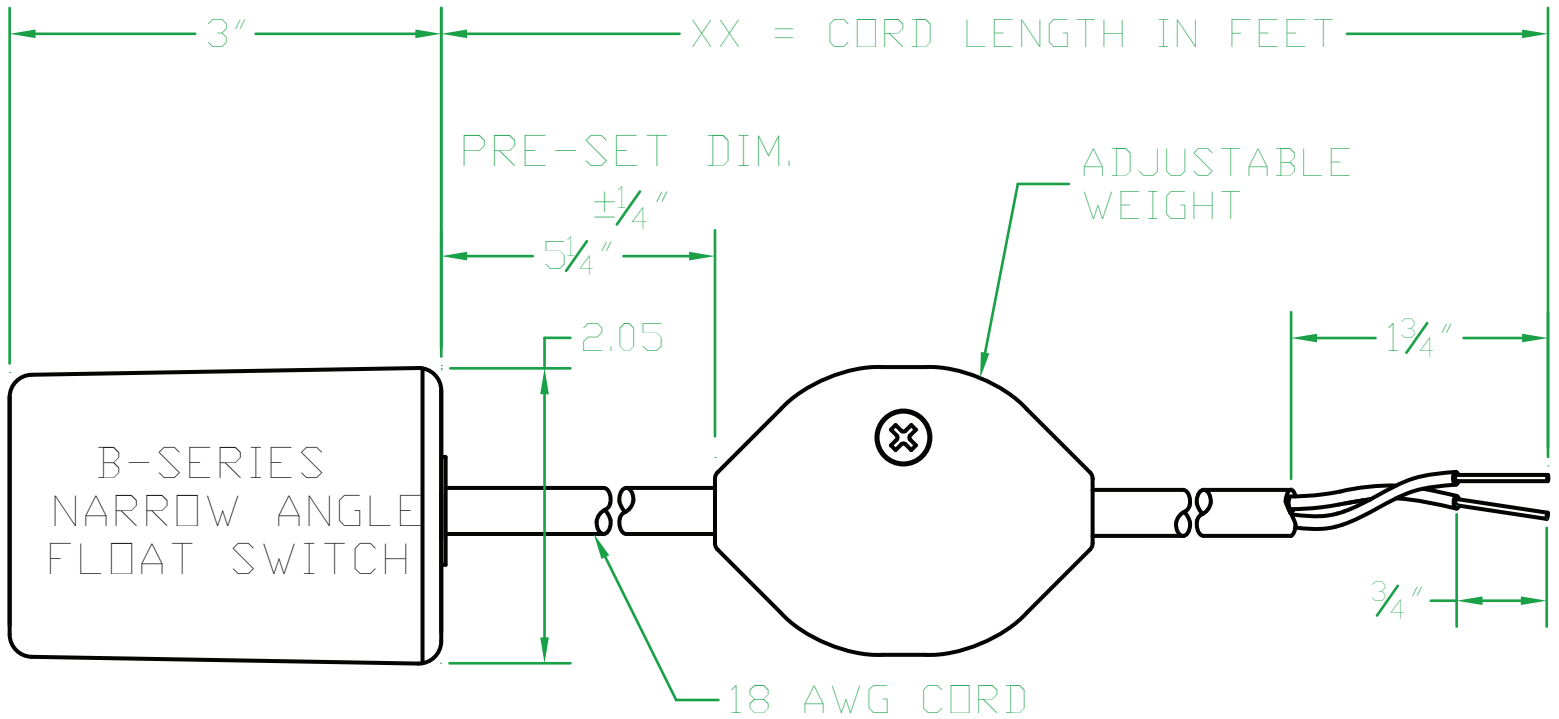

MERCURY DISPLACEMENT INDUSTRIES, INC.
 Post Office Box 710 - U.S. 12 East - Edwardsburg, Michigan 49112-0710
 Phone (269) 663-8574 - Fax (269) 663-2924
 (800) 634-4077

BS2OYXX00 W

OPERATING ANGLE: CONTACTS CLOSE @ 45° OR BEFORE.
 CONTACTS OPEN @ 45° BELOW HORIZONTAL.