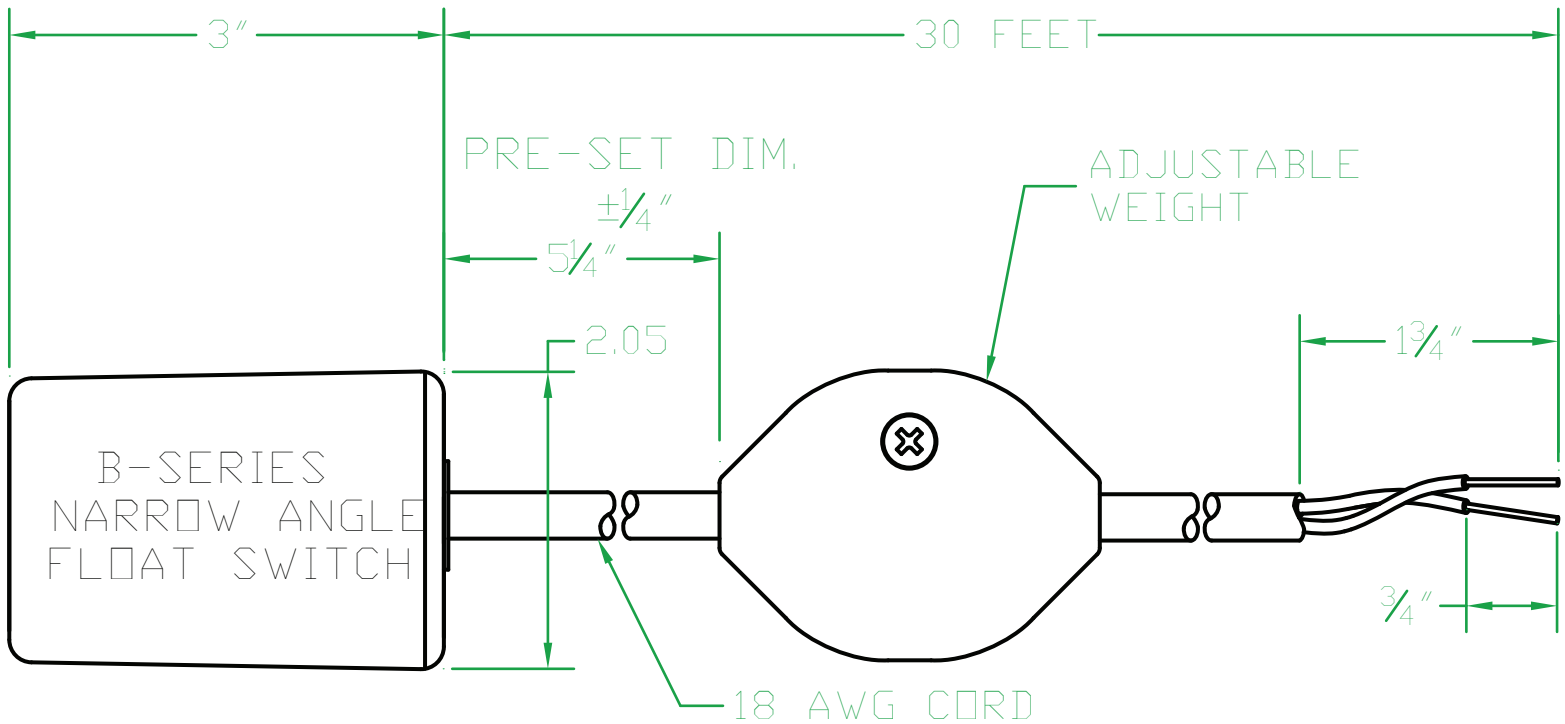

MERCURY DISPLACEMENT INDUSTRIES, INC.

Post Office Box 710 - U.S. 12 East - Edwardsburg, Michigan 49112-0710

Phone (269) 663-8574 - Fax (269) 663-2924

(800) 634-4077

BS2OY3000 W

OPERATING ANGLE: CONTACTS CLOSE @ 45° OR BEFORE.
CONTACTS OPEN @ 45° BELOW HORIZONTAL.