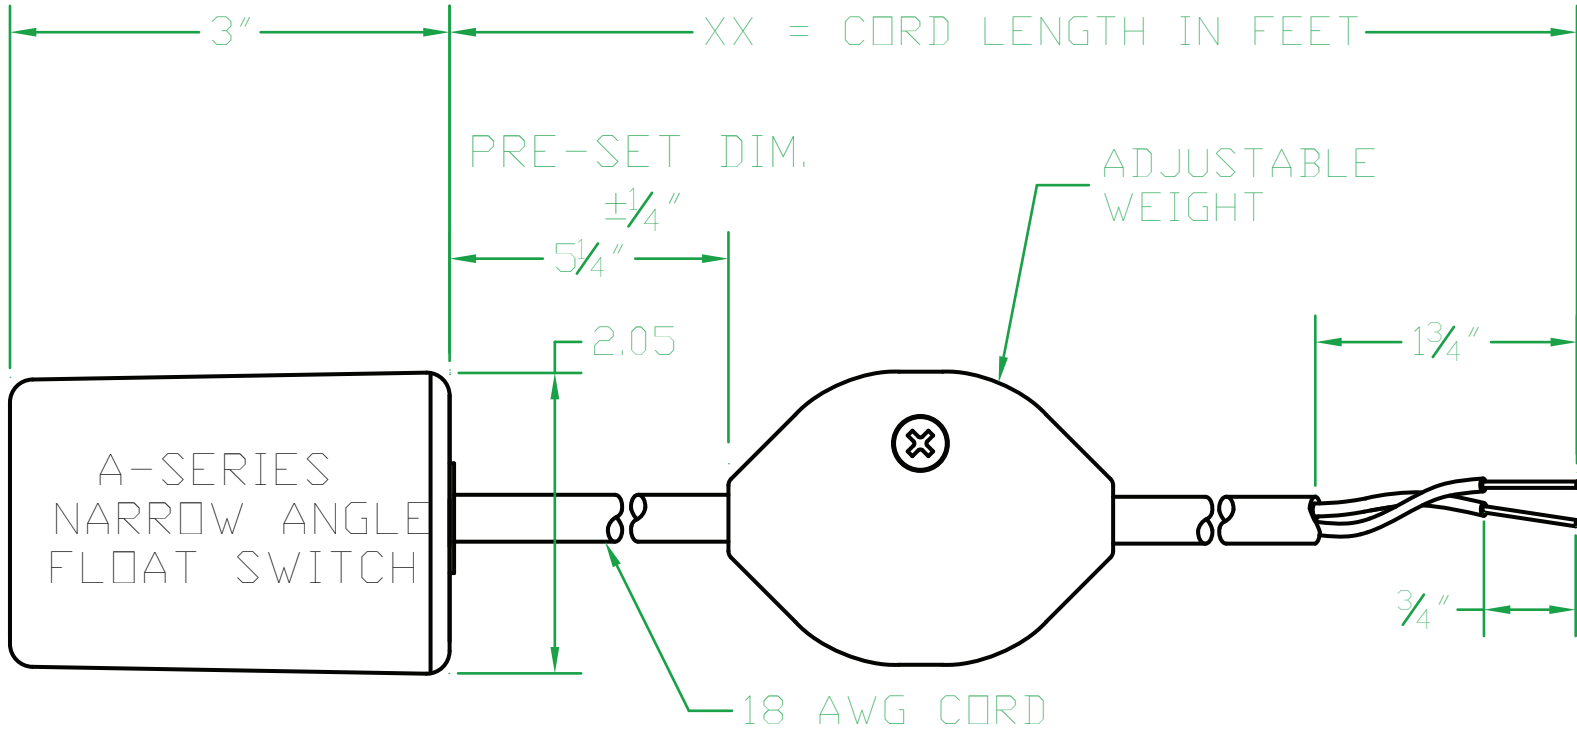

MERCURY DISPLACEMENT INDUSTRIES, INC.

Post Office Box 710 - U.S. 12 East - Edwardsburg, Michigan 49112-0710

Phone (269) 663-8574 - Fax (269) 663-2924

(800) 634-4077

AS2OYXX00 W

OPERATING ANGLE: CONTACTS CLOSE @ 5° OR BEFORE.
CONTACTS OPEN @ 5° BELOW HORIZONTAL.