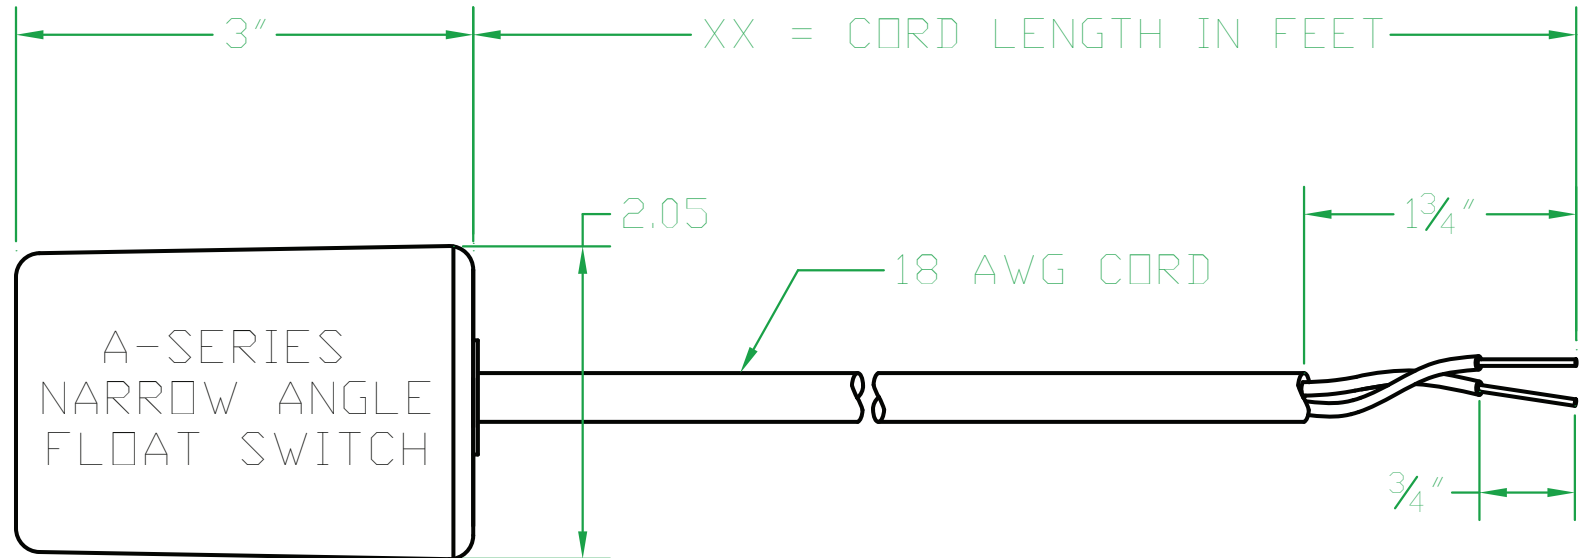

MERCURY DISPLACEMENT INDUSTRIES, INC.
Post Office Box 710 - U.S. 12 East - Edwardsburg, Michigan 49112-0710
Phone (269) 663-8574 - Fax (269) 663-2924
(800) 634-4077

AS2OYXX00

OPERATING ANGLE: CONTACTS CLOSE @ 5° OR BEFORE.
CONTACTS OPEN @ 5° BELOW HORIZONTAL.