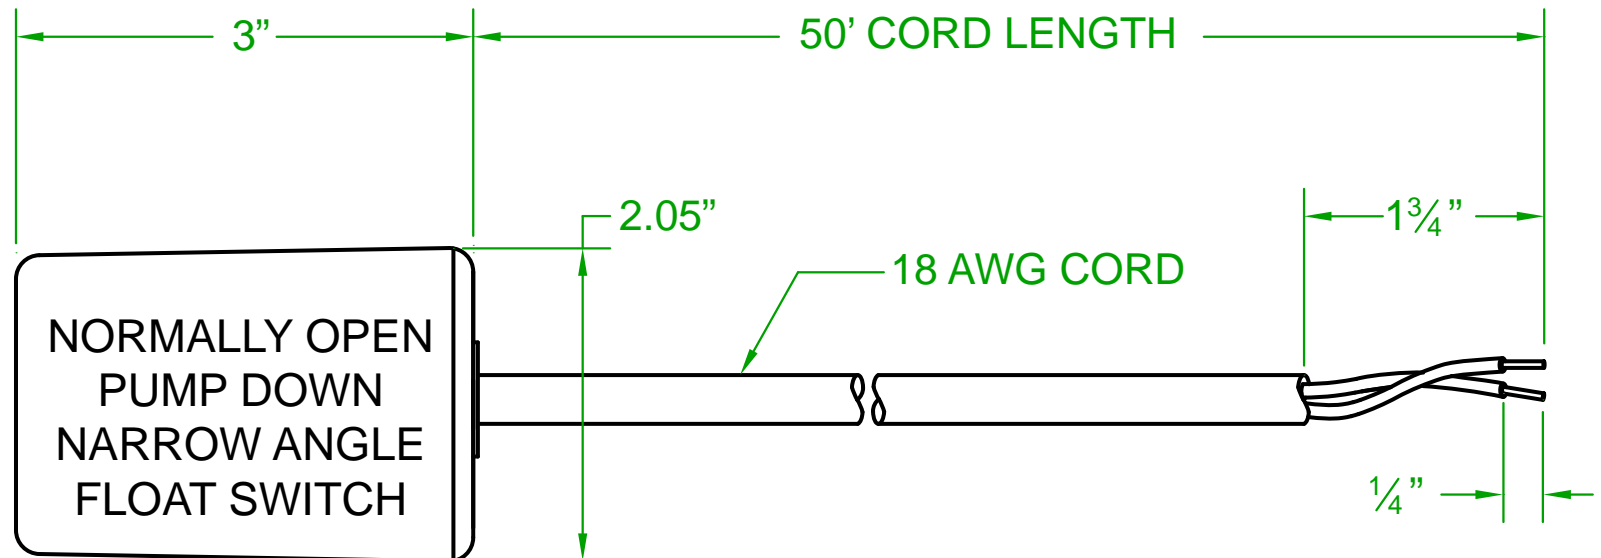

AS20Y5000

OPERATING ANGLE 10°: CONTACTS CLOSE @ 5° OR BEFORE
CONTACTS OPEN @ 5° BELOW HORIZONTAL

RATINGS: 1 AMP @ 120 VAC.

MATERIAL: ABS

MATERIAL TEMPERATURE: 180°F/82°C

J.J.S. October 08, 2019

Contactors - Relays - Switches

<http://www.mdious.com>