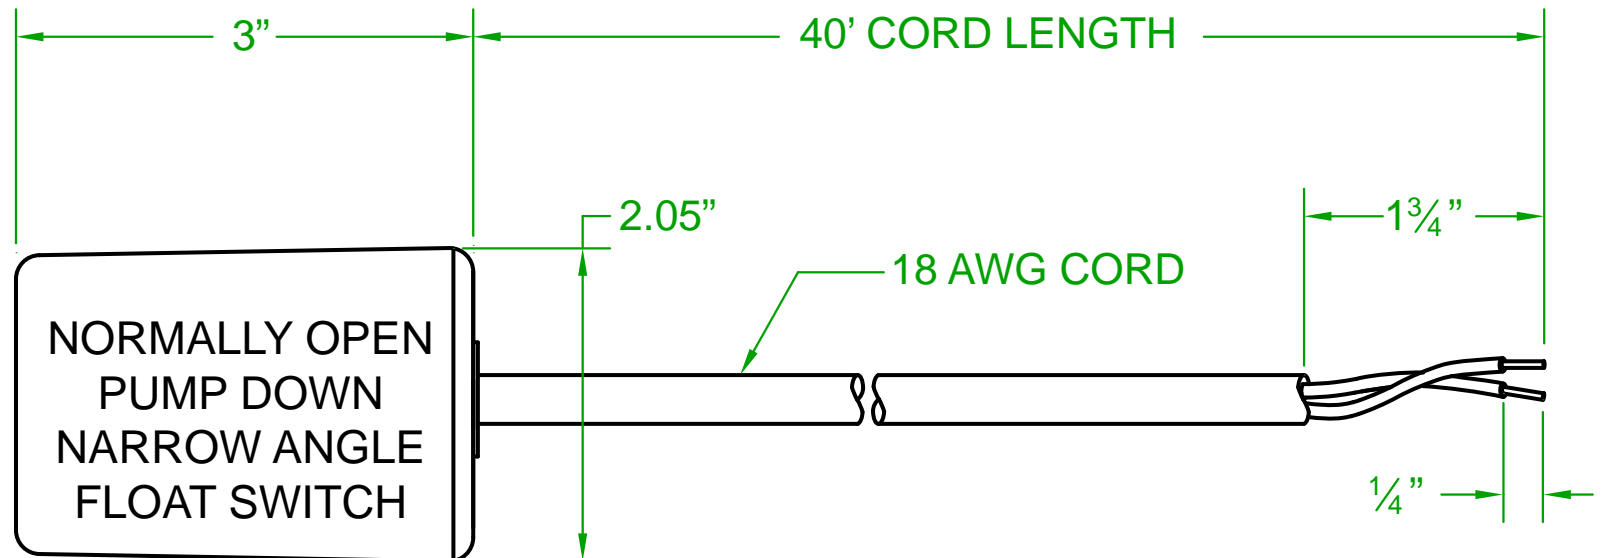

## AS2OY4000

OPERATING ANGLE 10°: CONTACTS CLOSE @ 5° OR BEFORE  
CONTACTS OPEN @ 5° BELOW HORIZONTAL

RATINGS: 1 AMP @ 120 VAC.

MATERIAL: ABS

MATERIAL TEMPERATURE: 180°F/82°C

J.J.S. October 08, 2019

Contactors - Relays - Switches