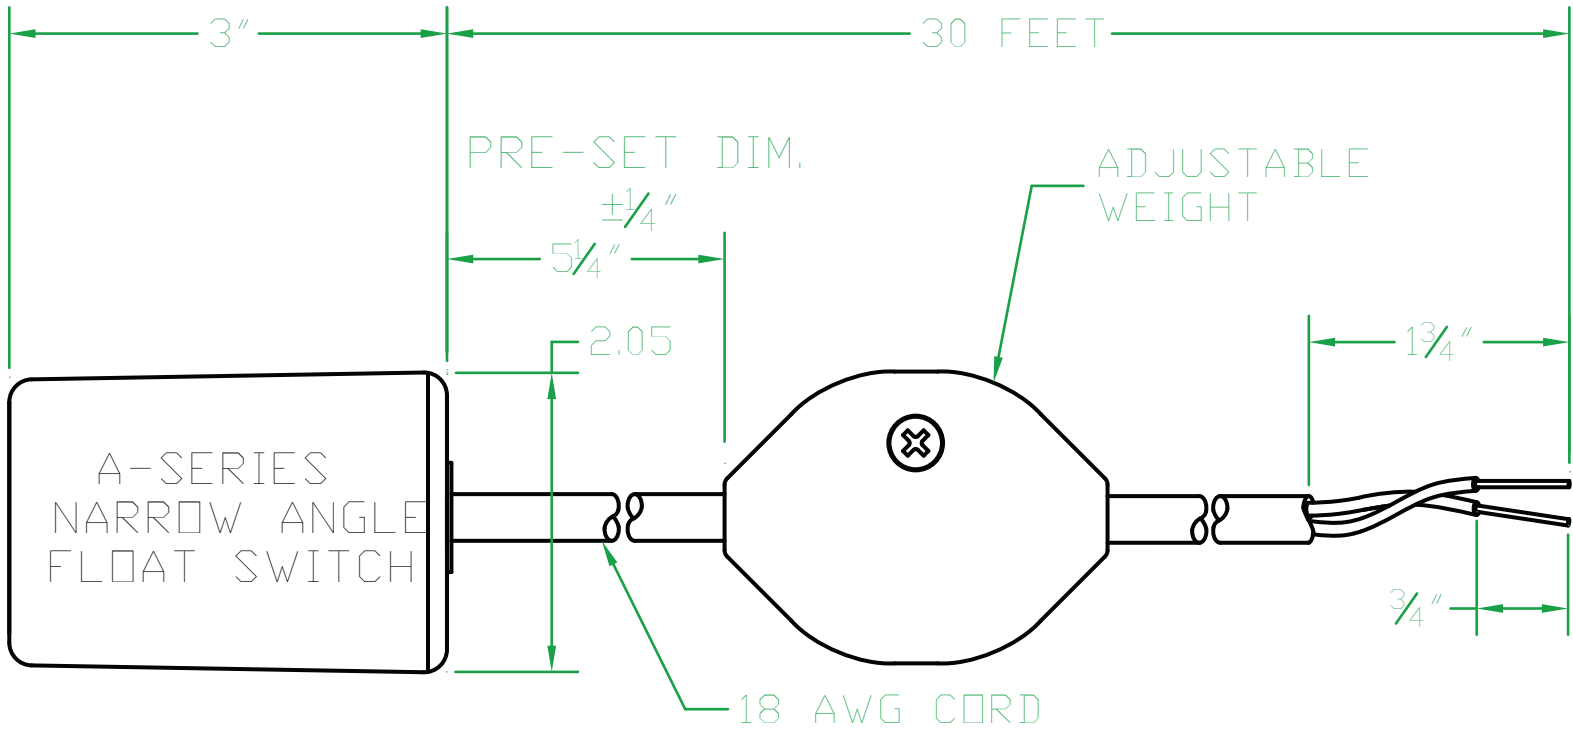

MERCURY DISPLACEMENT INDUSTRIES, INC.

Post Office Box 710 - U.S. 12 East - Edwardsburg, Michigan 49112-0710

Phone (269) 663-8574 - Fax (269) 663-2924

(800) 634-4077

AS2OY3000 W

OPERATING ANGLE: CONTACTS CLOSE @ 5° OR BEFORE.
CONTACTS OPEN @ 5° BELOW HORIZONTAL.