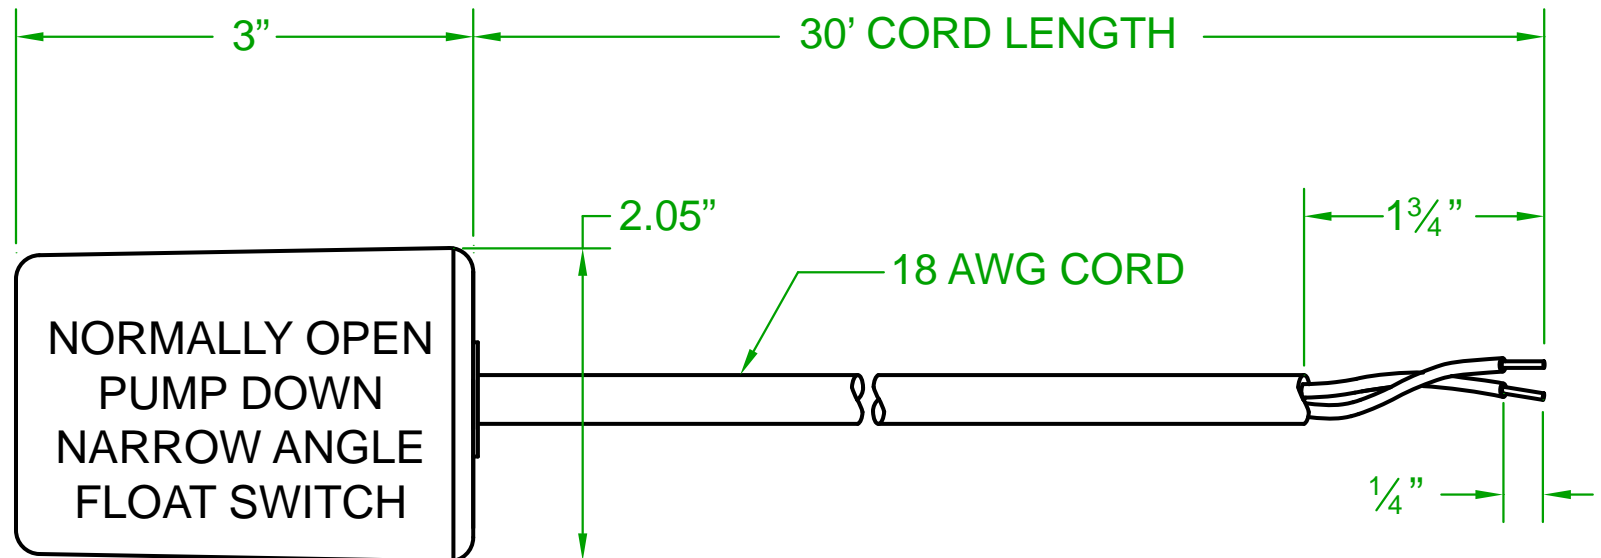

AS20Y3000

OPERATING ANGLE 10°: CONTACTS CLOSE @ 5° OR BEFORE
CONTACTS OPEN @ 5° BELOW HORIZONTAL

RATINGS: 1 AMP @ 120 VAC.

MATERIAL: ABS

MATERIAL TEMPERATURE: 180°F/82°C

J.J.S. October 08, 2019

Contactors - Relays - Switches

<http://www.mdious.com>