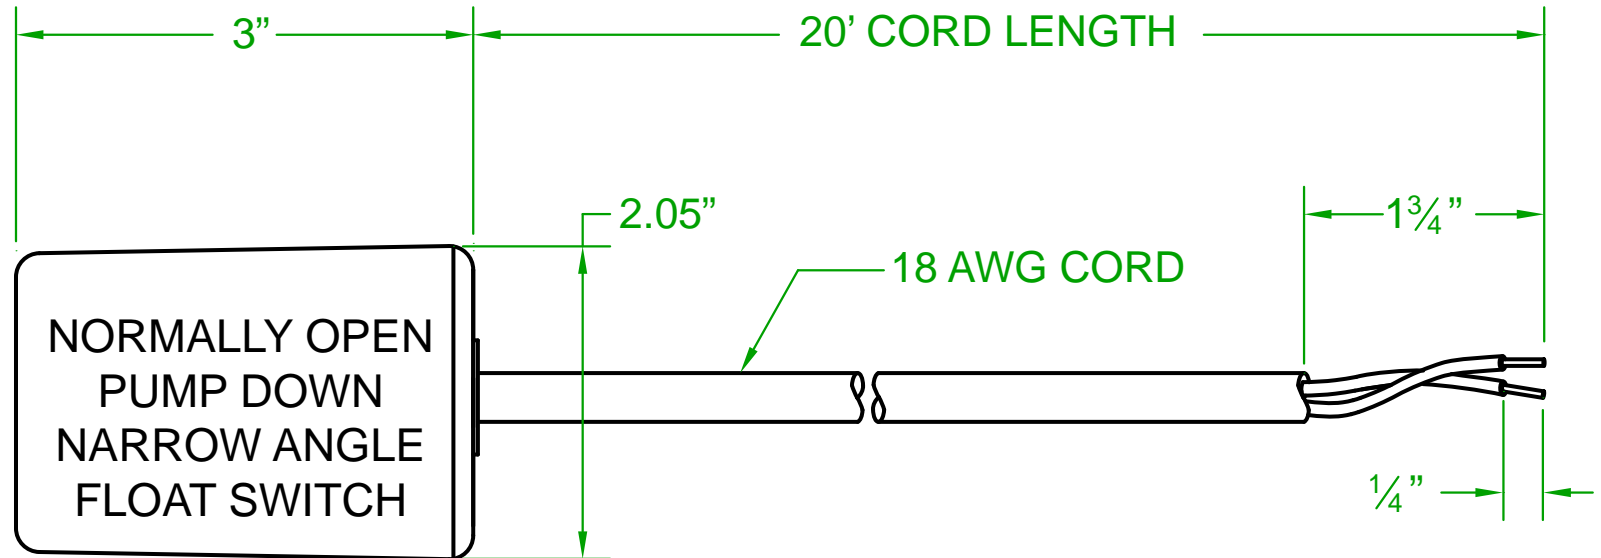

## AS20Y2000

OPERATING ANGLE 10°: CONTACTS CLOSE @ 5° OR BEFORE  
CONTACTS OPEN @ 5° BELOW HORIZONTAL

RATINGS: 1 AMP @ 120 VAC.

MATERIAL: ABS

MATERIAL TEMPERATURE: 180°F/82°C

J.J.S. October 08, 2019

Contactors - Relays - Switches