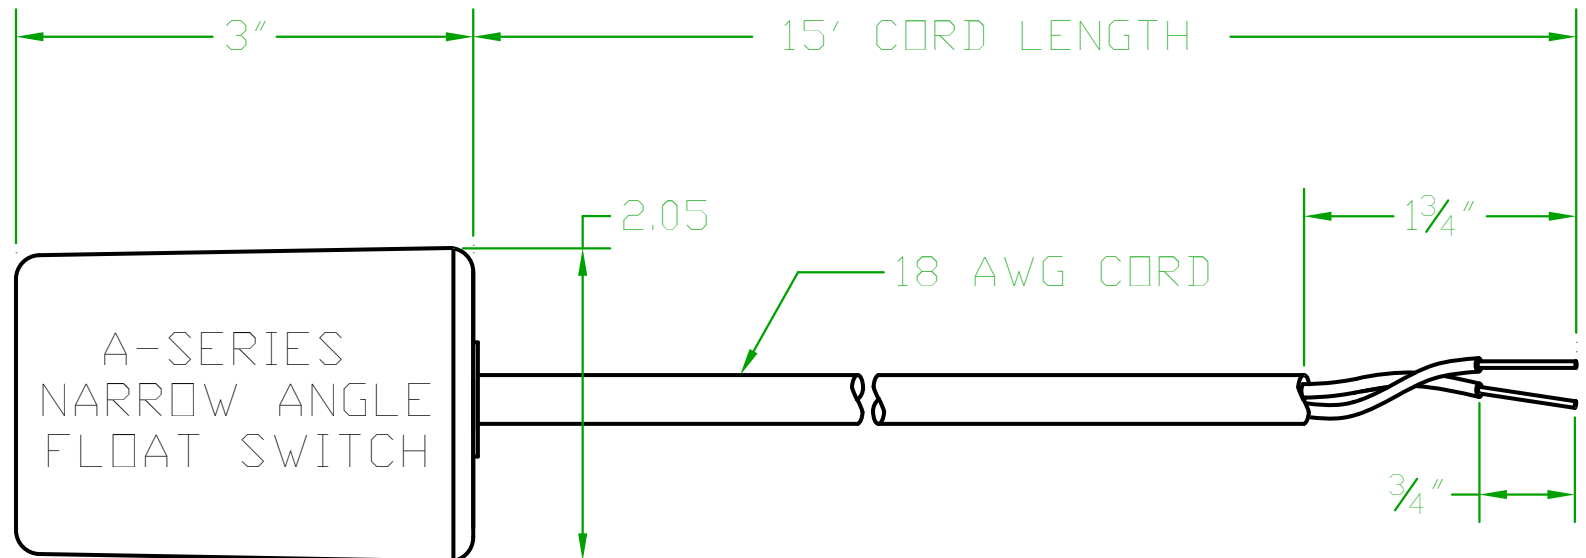

MERCURY DISPLACEMENT INDUSTRIES, INC.

Post Office Box 710 - U.S. 12 East - Edwardsburg, Michigan 49112-0710

Phone (269) 663-8574 - Fax (269) 663-2924

(800) 634-4077

AS20Y1500

OPERATING ANGLE: CONTACTS CLOSE @ 5° OR BEFORE.
CONTACTS OPEN @ 5° BELOW HORIZONTAL.