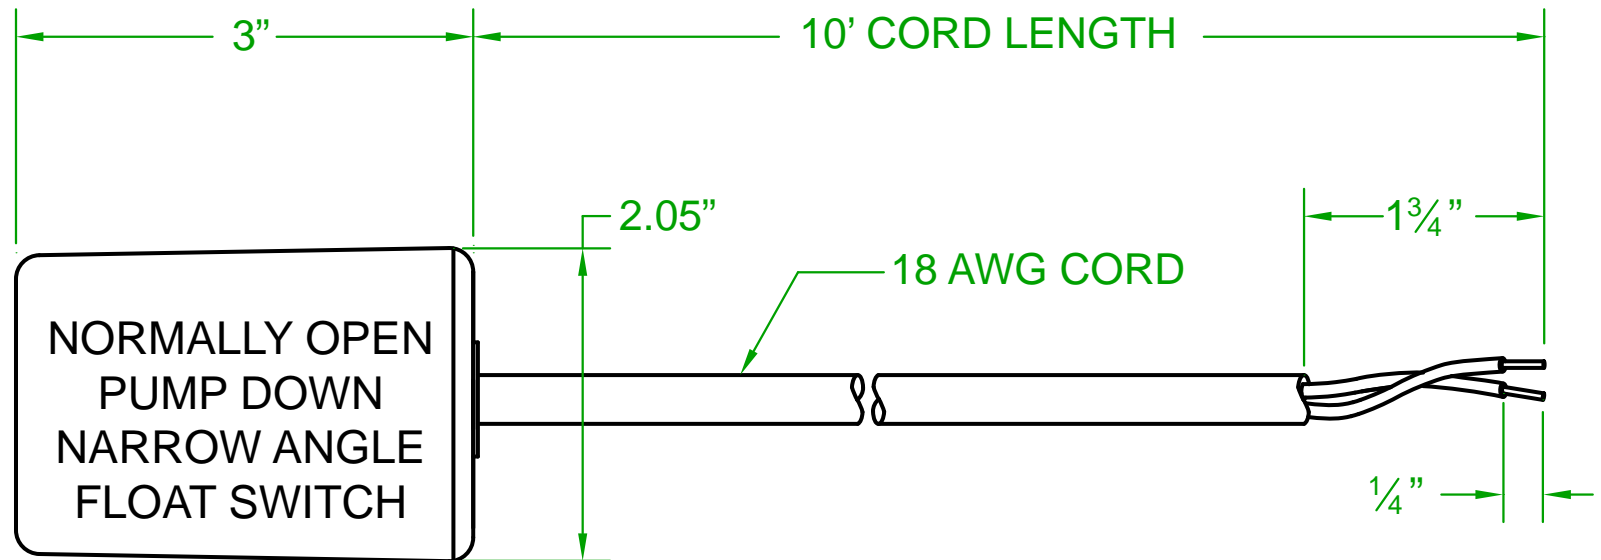

## AS20Y1000

OPERATING ANGLE 10°: CONTACTS CLOSE @ 5° OR BEFORE  
CONTACTS OPEN @ 5° BELOW HORIZONTAL

RATINGS: 1 AMP @ 120 VAC.

MATERIAL: ABS

MATERIAL TEMPERATURE: 180°F/82°C

J.J.S. October 08, 2019

Contactors - Relays - Switches