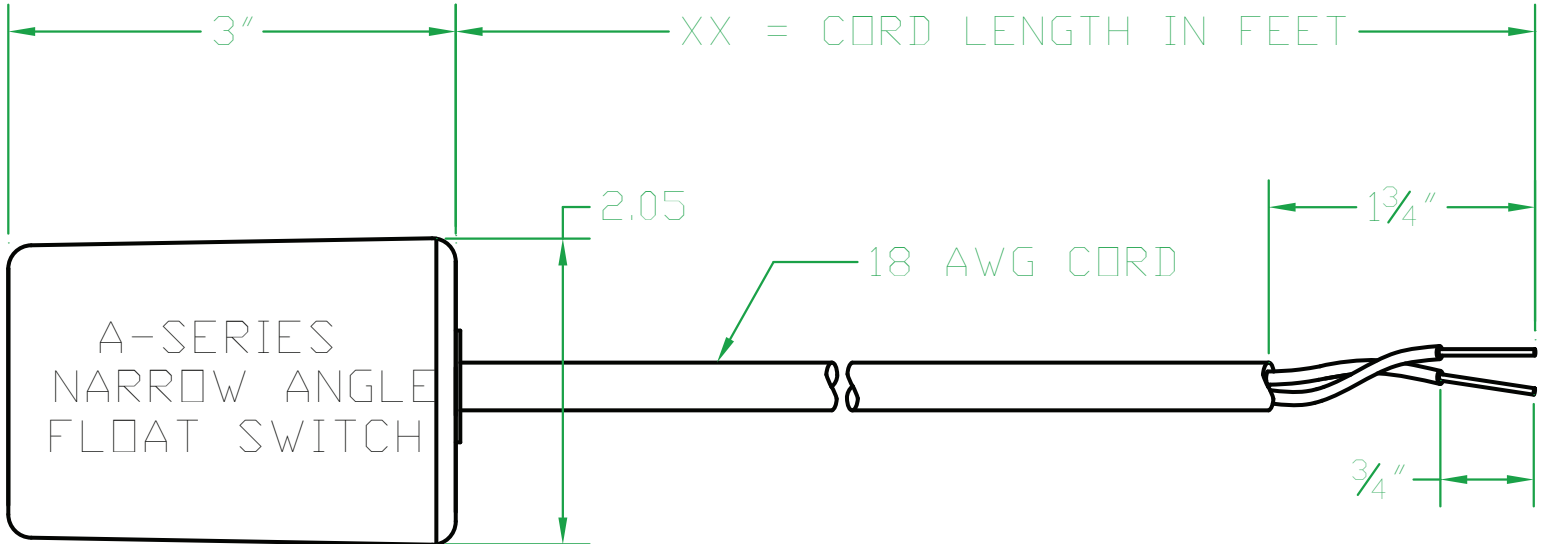

MERCURY DISPLACEMENT INDUSTRIES, INC.
Post Office Box 710 - U.S. 12 East - Edwardsburg, Michigan 49112-0710
Phone (269) 663-8574 - Fax (269) 663-2924
(800) 634-4077

AS2CYXX00

OPERATING ANGLE: CONTACTS OPEN @ 5° OR BEFORE.
CONTACTS CLOSE @ 5° BELOW HORIZONTAL.