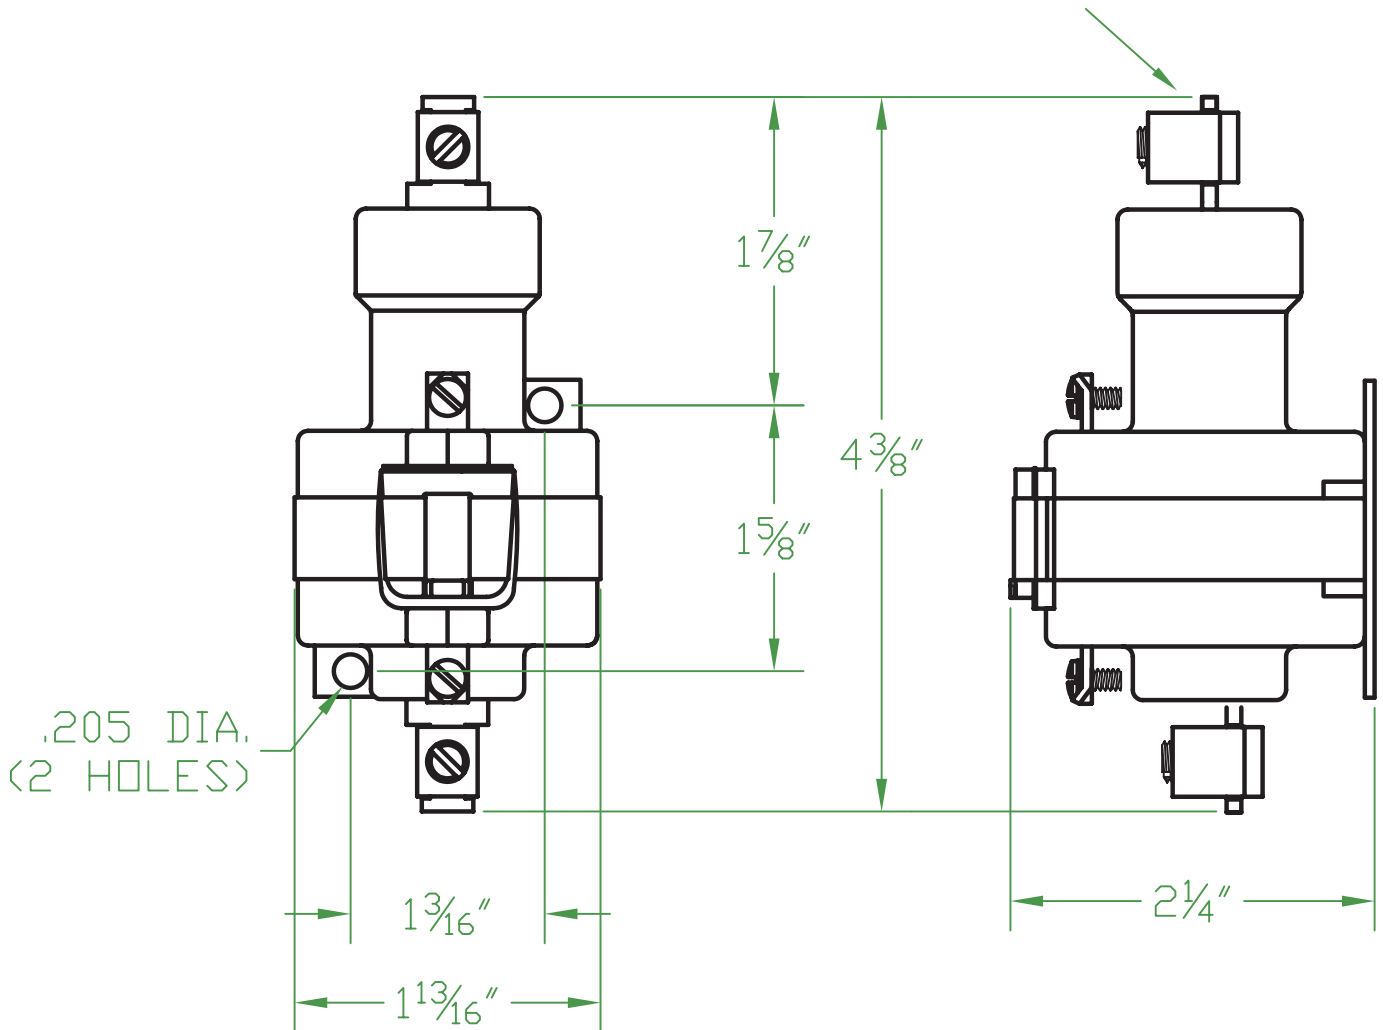

# Traffic Control Contactor

## SP-1130 Series

LOAD CONNECTORS: #2 TO #8 AWG

CONTACT RATINGS:  
60 AMP @ 480 VAC

Contactors - Relays - Switches

<http://www.mdius.com>