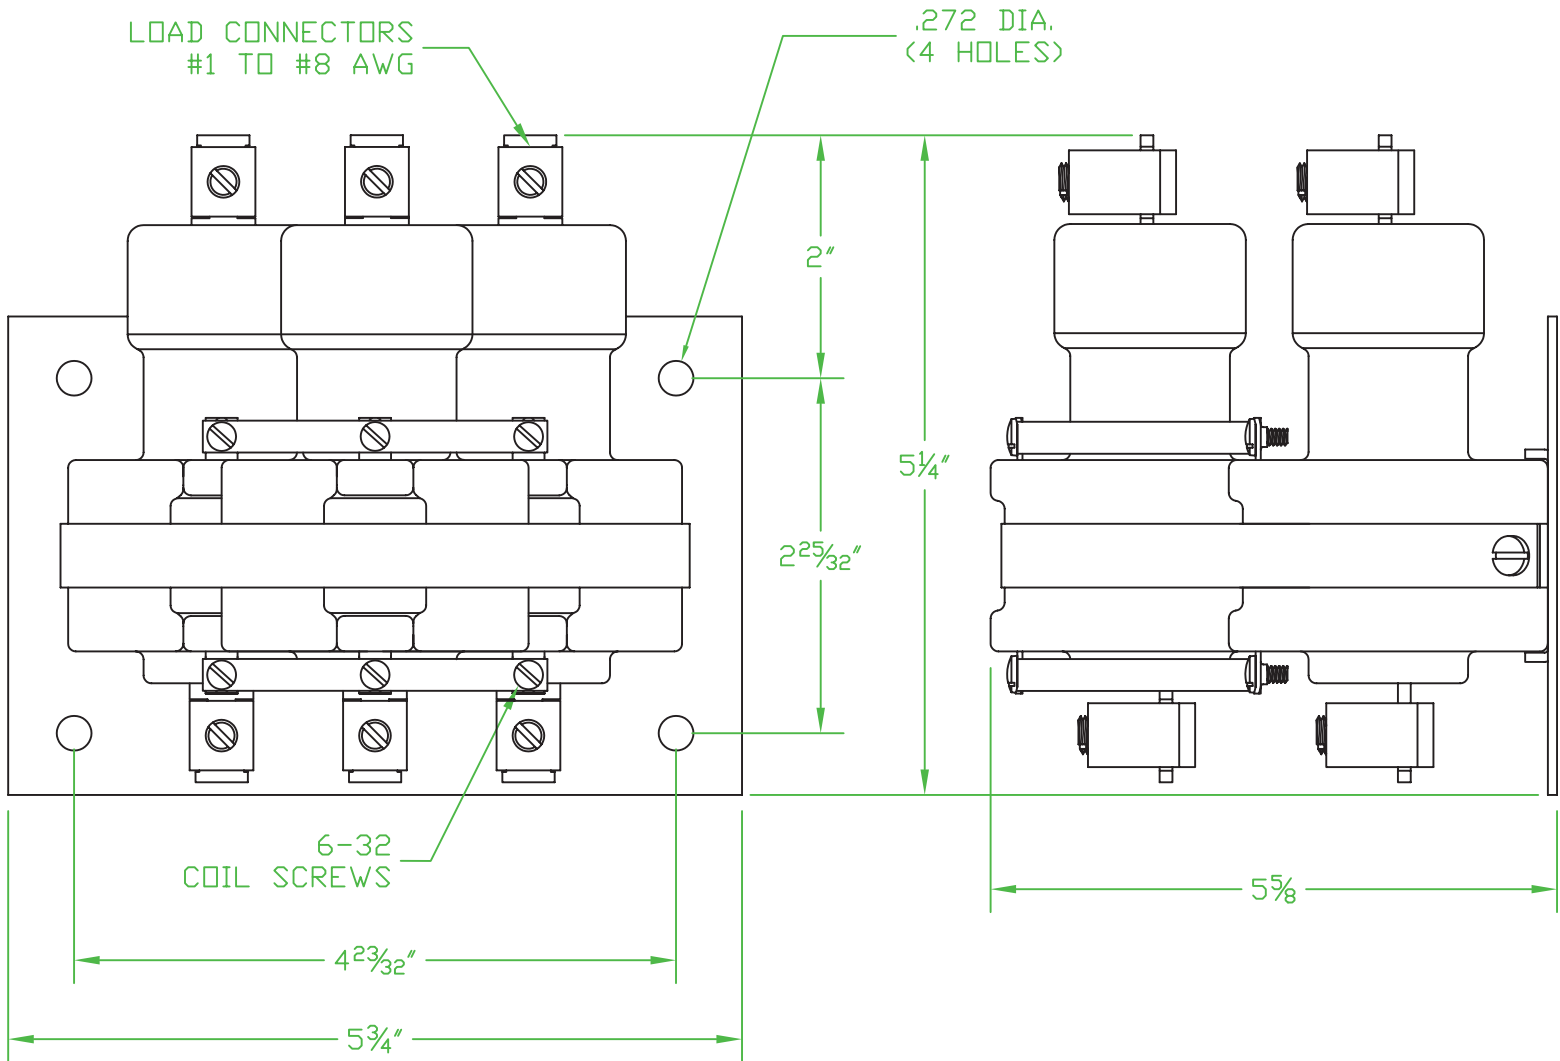

MERCURY DISPLACEMENT INDUSTRIES, INC.

Post Office Box 710 - U.S. 12 East - Edwardsburg, Michigan 49112-0710

Phone (269) 663-8574 - Fax (269) 663-2924

(800) 634-4077

3 POLE 100 AMP "S" SERIES NORMALLY OPEN