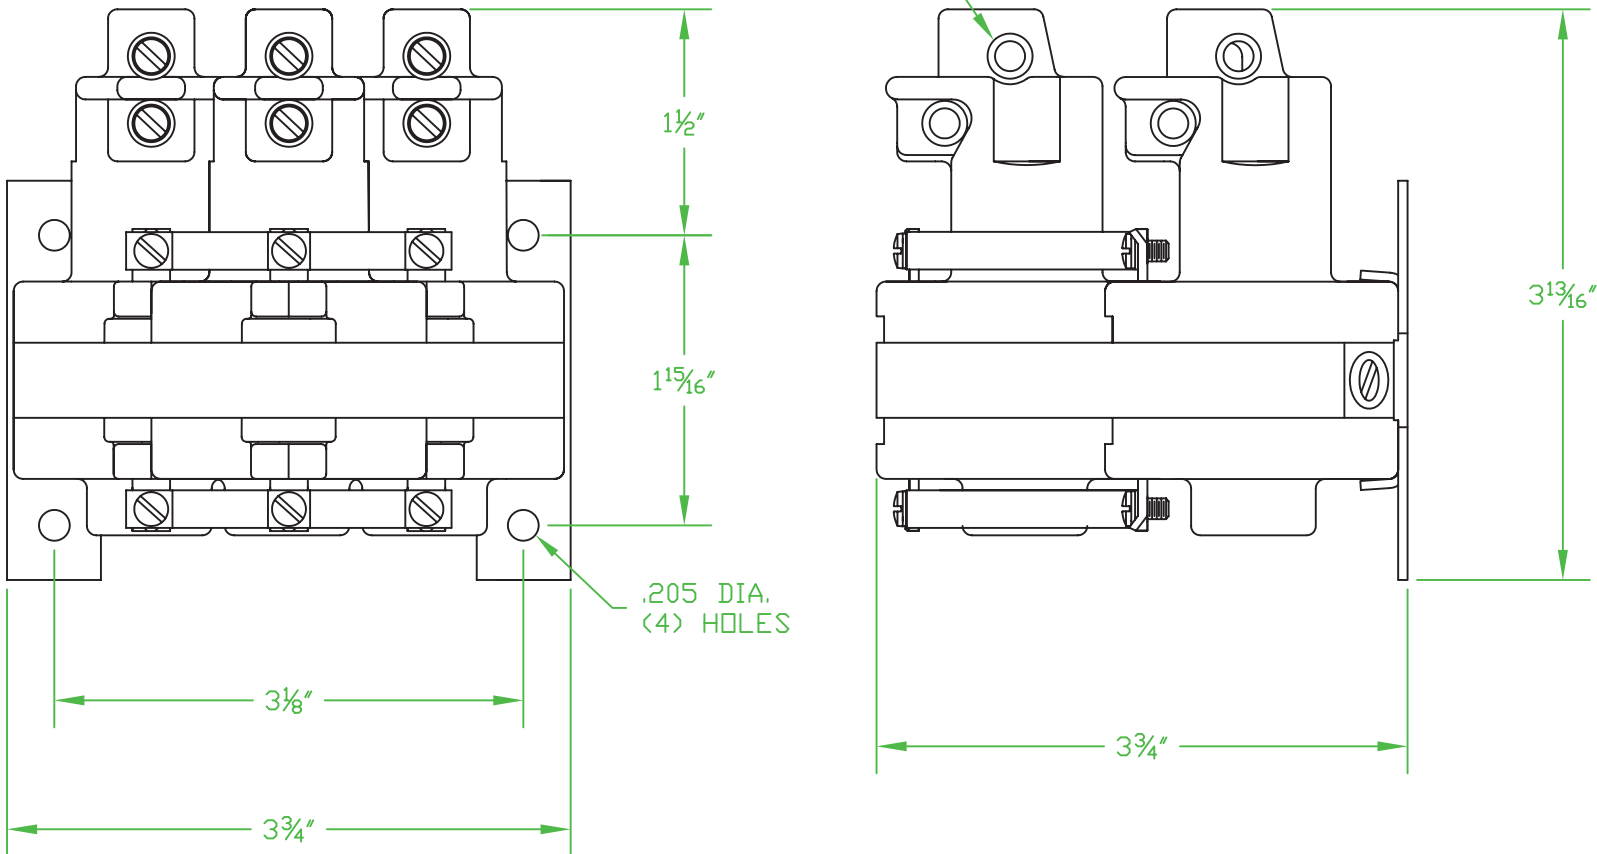

MERCURY DISPLACEMENT INDUSTRIES, INC.

Post Office Box 710 - U.S. 12 East - Edwardsburg, Michigan 49112-0710

Phone (269) 663-8574 - Fax (269) 663-2924

(800) 634-4077

3 POLE 35 AMP "T" TOP SERIES NORMALLY OPEN

ACCEPTS 6 TO 14 AWG

Contactors - Relays - Switches

<http://www.mdius.com>