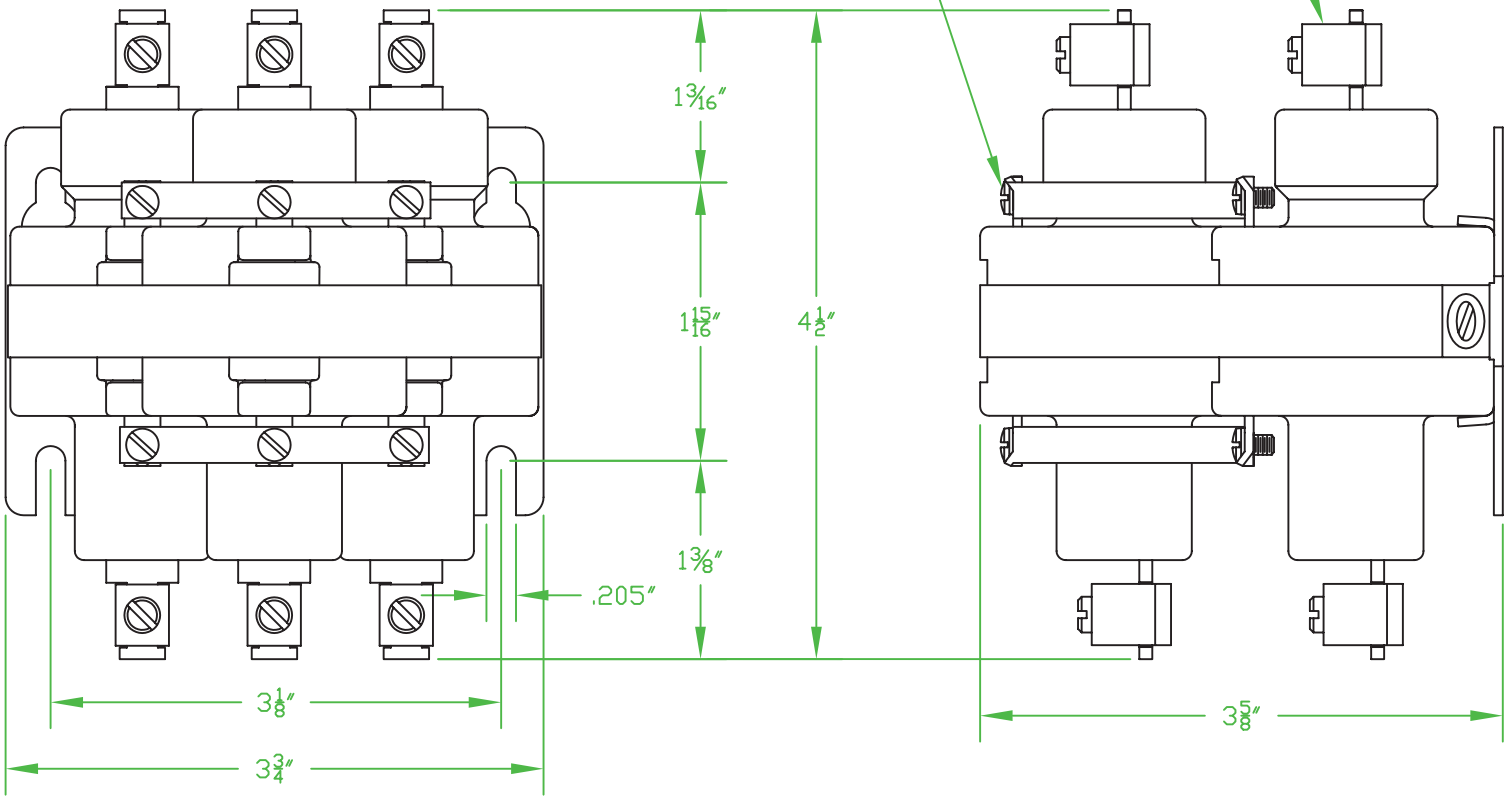

## 3 POLE 35/60 AMP NORMALLY CLOSED

LOAD CONNECTORS FOR #2 TO #12 AWG 60AMP  
#4 TO #14 AWG 35AMP

6-32 COIL  
SCREWS

Contactors - Relays - Switches

<http://www.mdius.com>