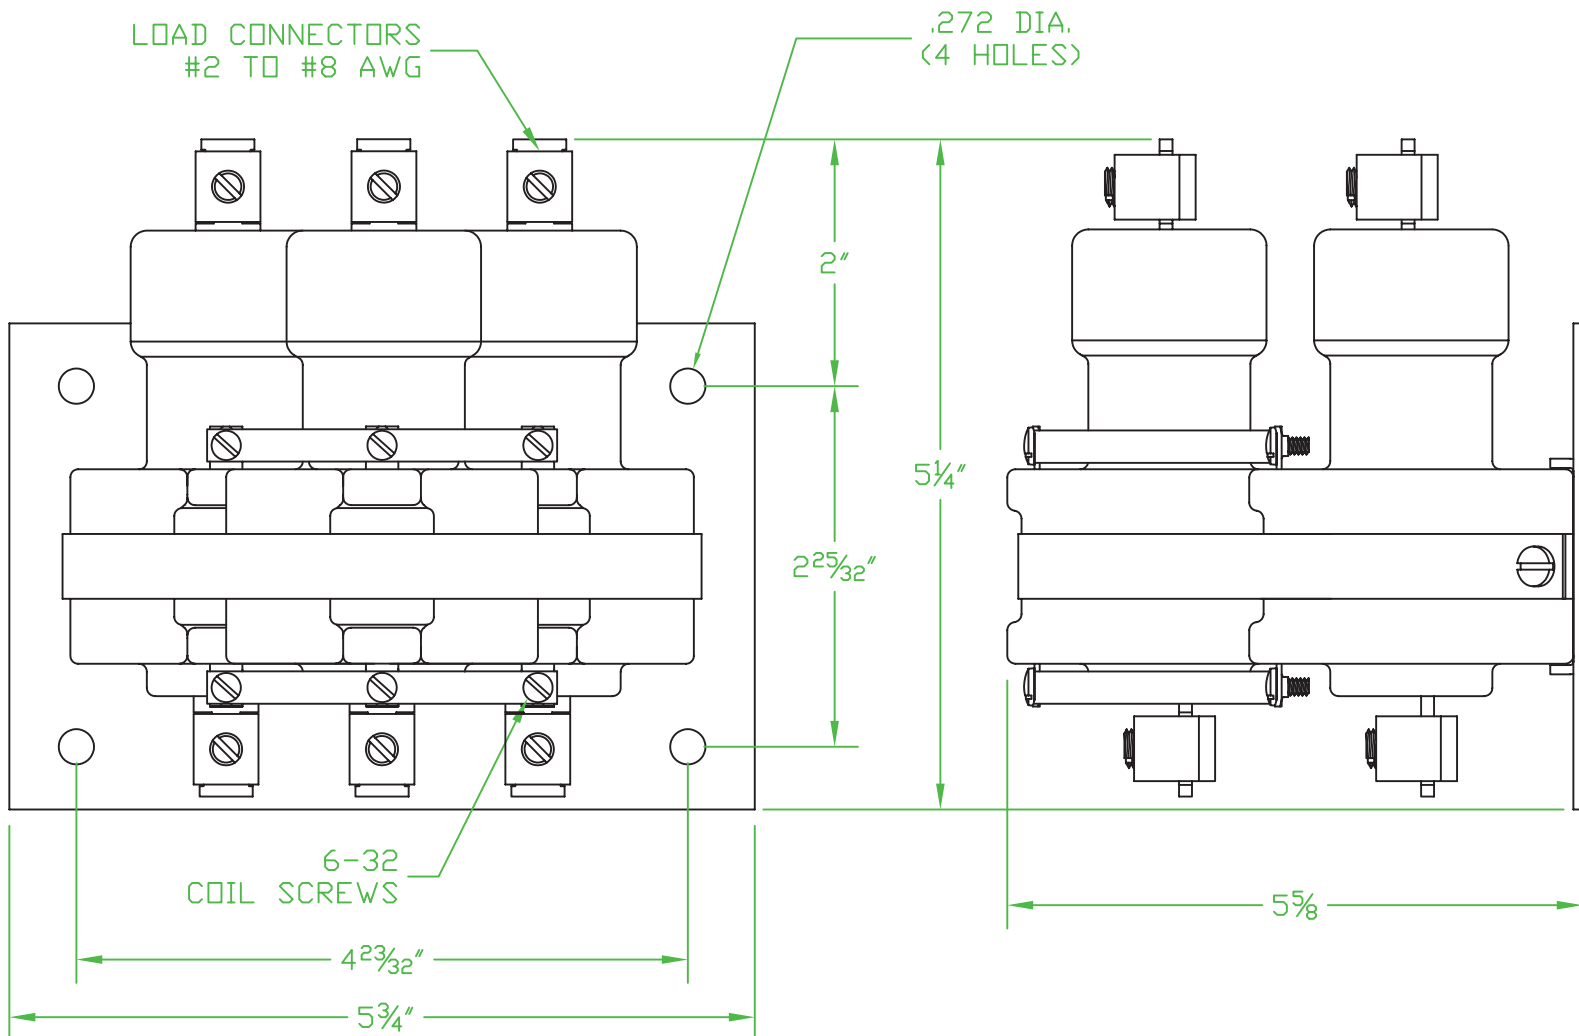

MERCURY DISPLACEMENT INDUSTRIES, INC.

Post Office Box 710 - U.S. 12 East - Edwardsburg, Michigan 49112-0710

Phone (269) 663-8574 - Fax (269) 663-2924

(800) 634-4077

3 POLE 100 AMP NORMALLY OPEN

Contactors - Relays - Switches