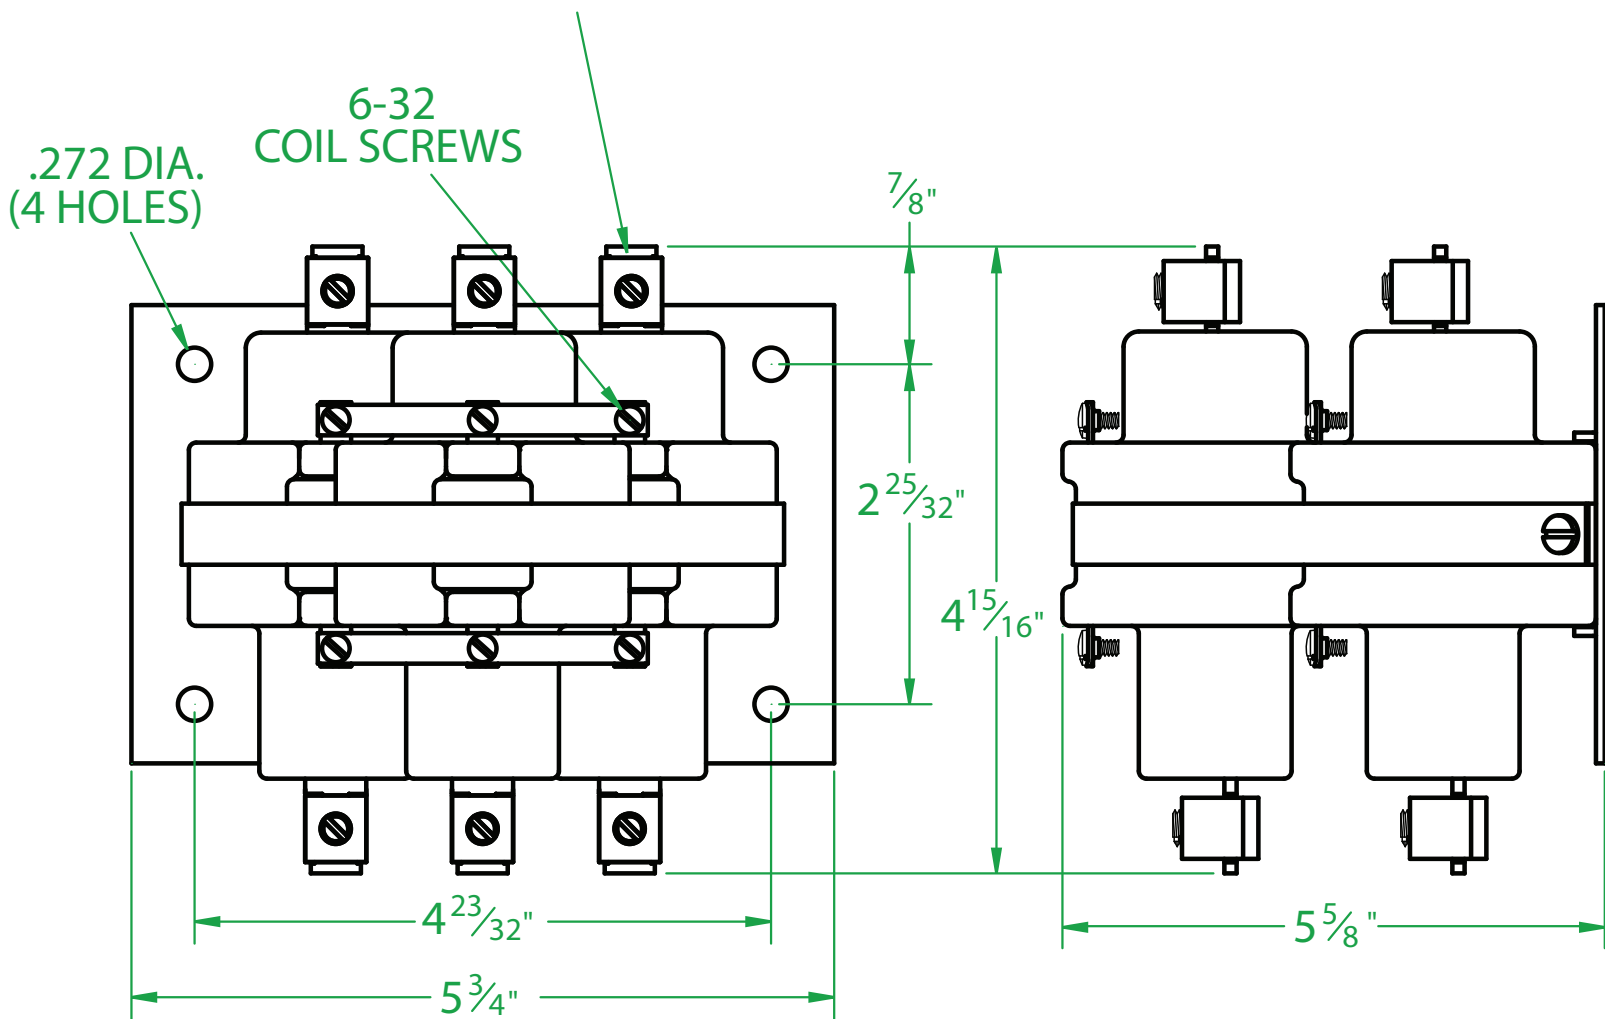

MERCURY DISPLACEMENT INDUSTRIES, INC.

Post Office Box 710 - U.S. 12 East - Edwardsburg, Michigan 49112-0710

Phone (269) 663-8574 - Fax (269) 663-2924

(800) 634-4077

3 POLE 100 AMP NORMALLY CLOSED

LOAD CONNECTORS #2 TO #8 AWG