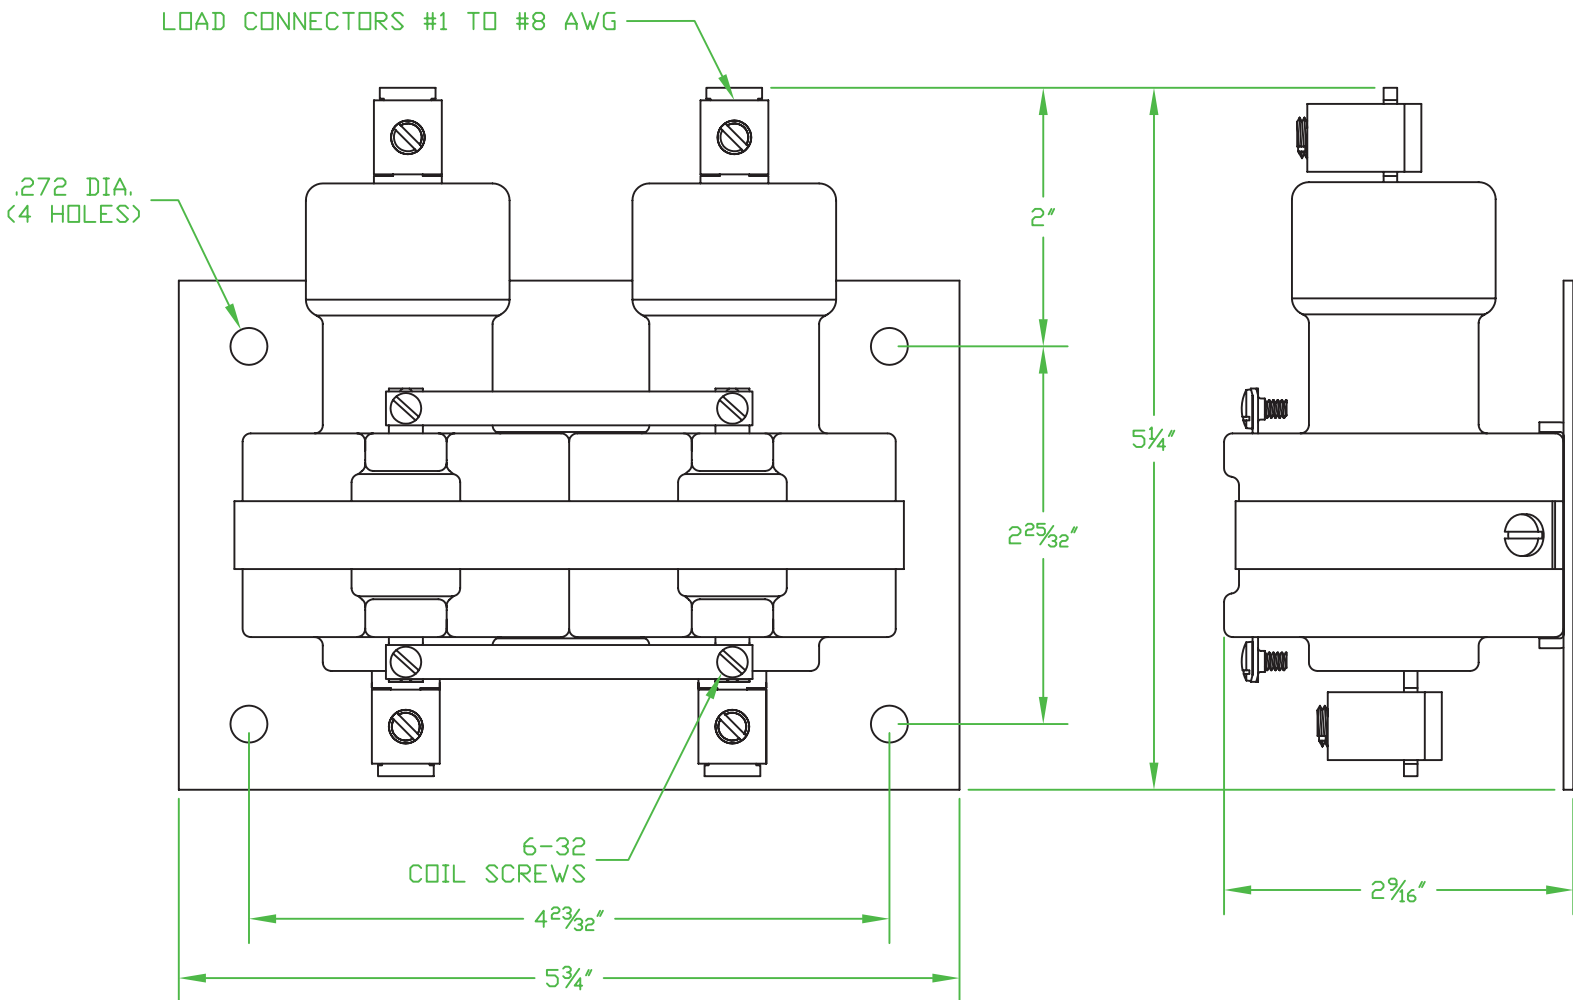

# 2 POLE 100 AMP "S" SERIES NORMALLY OPEN

Contactors - Relays - Switches

<http://www.mdius.com>