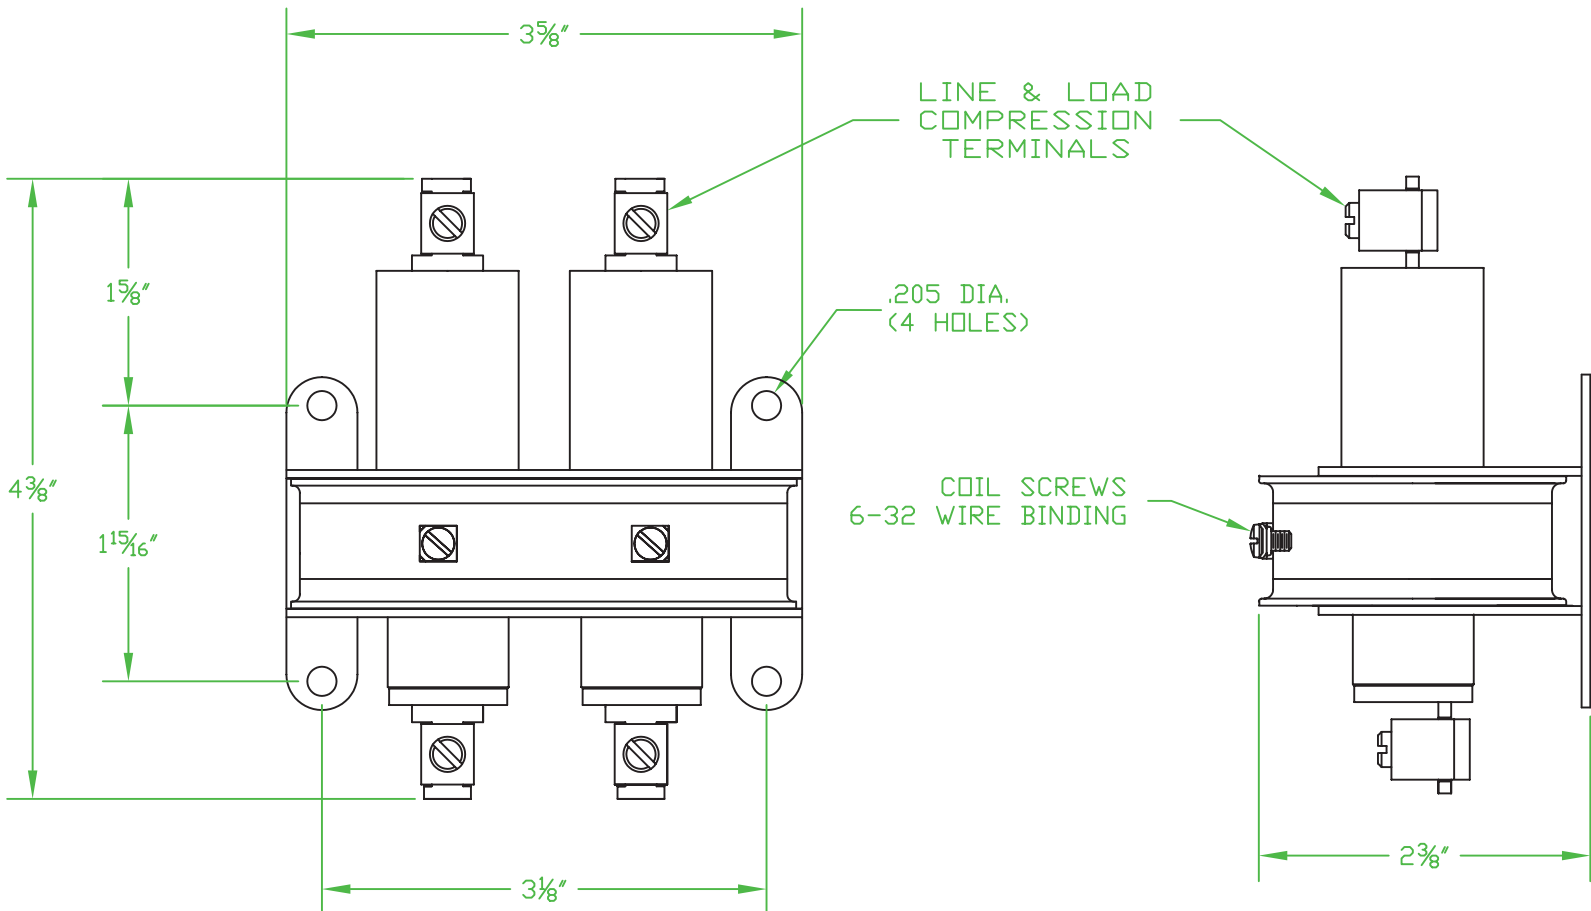

MERCURY DISPLACEMENT INDUSTRIES, INC.

Post Office Box 710 - U.S. 12 East - Edwardsburg, Michigan 49112-0710

Phone (269) 663-8574 - Fax (269) 663-2924

(800) 634-4077

2 POLE 35/60 AMP “L” SERIES NORMALLY OPEN