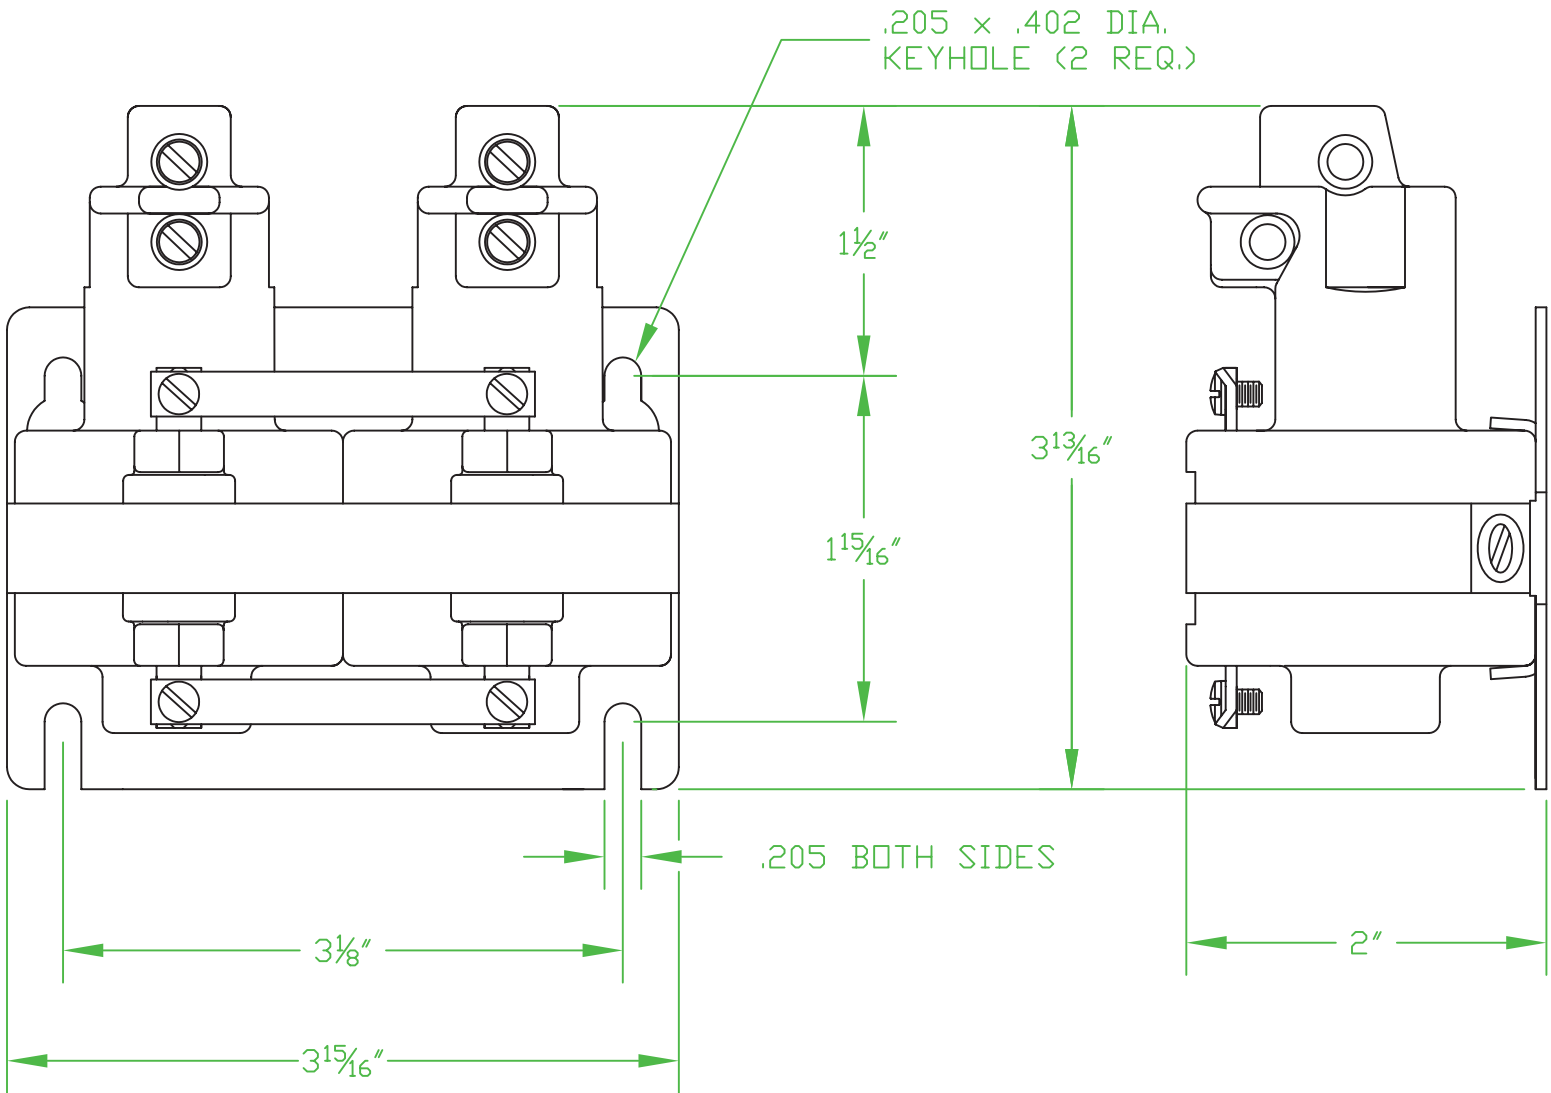

# 2 POLE 35 AMP "T" TOP SERIES NORMALLY OPEN

Contactors - Relays - Switches

<http://www.mdious.com>